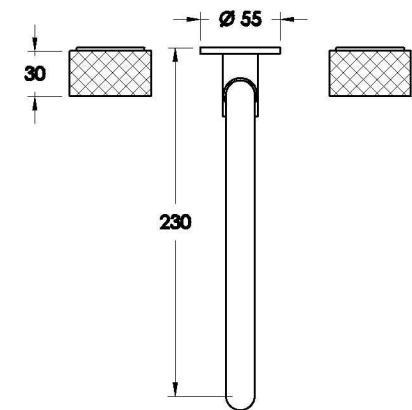

Brodware

HALO WALL SET WITH KNURLED HANDLES

1.9528.00.7.XX

1.9528.50.7.XX: Flow controlled variant

PRODUCT DIMENSIONS:

Front view

Side view:

Top view:

Available for purchase through selected distributors only.

XX suffix indicates finish – SEE WEBSITE FOR COLOUR CODE
Specifications and design subject to change without notice
All dimensions are approximate
A = approximate distance
Copyright ©Brodware 2021