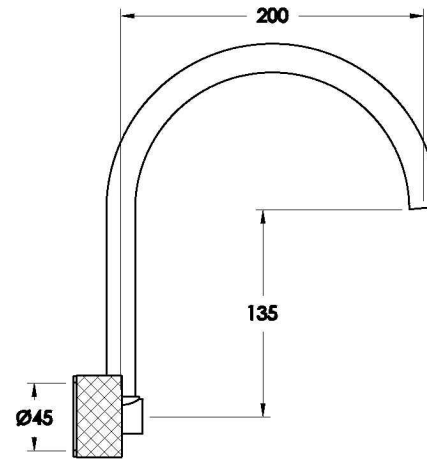

Brodware

HALO WALL SET WITH KNURLED HANDLES

1.9528.00.7.XX

1.9528.50.7.XX: Flow controlled variant

PRODUCT DIMENSIONS:

Front view

Side view:

Top view:

Available for purchase through selected distributors only.

XX suffix indicates finish – SEE WEBSITE FOR COLOUR CODE
Specifications and design subject to change without notice
All dimensions are approximate
A = approximate distance
Copyright ©Brodware 2021