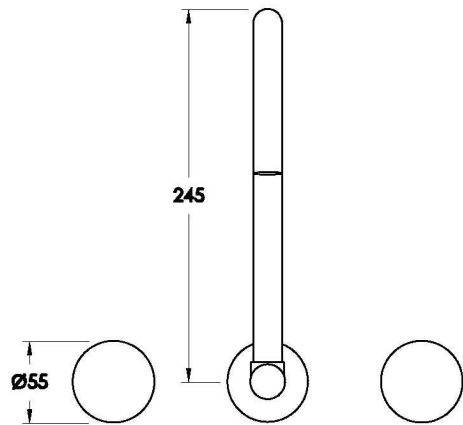

Brodware

HALO WALL SET WITH KNURLED HANDLES

1.9528.00.7.XX

1.9528.50.7.XX: Flow controlled variant

PRODUCT DIMENSIONS:

Front view

Side view:

Top view:

Available for purchase through selected distributors only.

XX suffix indicates finish – SEE WEBSITE FOR COLOUR CODE
Specifications and design subject to change without notice
All dimensions are approximate
A = approximate distance
Copyright ©Brodware 2021