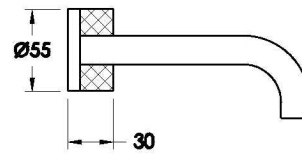

HALO WALL SET WITH KNURLED HANDLES

1.9505.08.7.XX

1.9505.58.7.XX: Flow controlled variant

PRODUCT DIMENSIONS:

Front view

Side view:

Top view:

Available for purchase through selected distributors only.