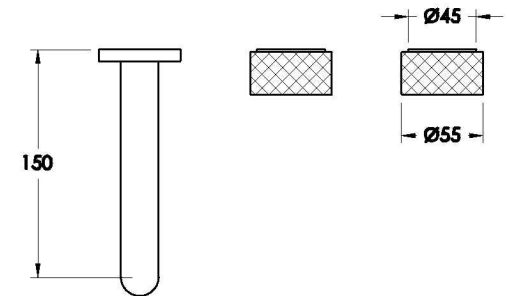

HALO WALL SET WITH KNURLED HANDLES

1.9505.08.7.XX

1.9505.58.7.XX: Flow controlled variant

PRODUCT DIMENSIONS:

Front view

Side view:

Top view:

Available for purchase through selected distributors only.