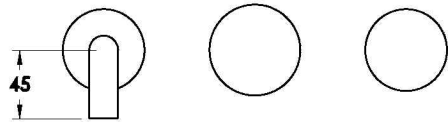

HALO WALL SET WITH KNURLED HANDLES

1.9505.08.7.XX

1.9505.58.7.XX: Flow controlled variant

PRODUCT DIMENSIONS:

Front view

Side view:

Top view:

Available for purchase through selected distributors only.