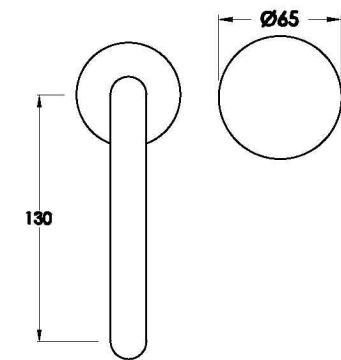

Brodware

HALO BASIN SET WITH KNURLED HANDLE

1.9500.96.7.XX

PRODUCT DIMENSIONS:

Front view

Side view:

Top view:

Available for purchase through selected distributors only.

XX suffix indicates finish – SEE WEBSITE FOR COLOUR CODE
Specifications and design subject to change without notice
All dimensions are approximate
A = approximate distance
Copyright ©Brodware 2021

B.