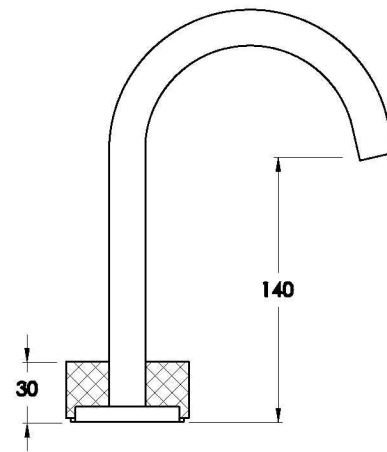

Brodware

HALO BASIN SET WITH KNURLED HANDLE

1.9500.96.7.XX

PRODUCT DIMENSIONS:

Front view

Side view:

Top view:

Available for purchase through selected distributors only.

XX suffix indicates finish – SEE WEBSITE FOR COLOUR CODE
Specifications and design subject to change without notice
All dimensions are approximate
A = approximate distance
Copyright ©Brodware 2021

B.