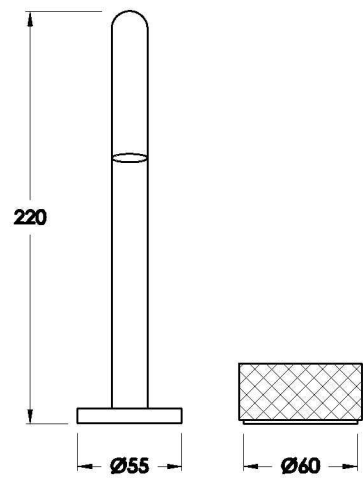

Brodware

HALO BASIN SET WITH KNURLED HANDLE

1.9500.96.7.XX

PRODUCT DIMENSIONS:

Front view

Side view:

Top view:

Available for purchase through selected distributors only.

XX suffix indicates finish – SEE WEBSITE FOR COLOUR CODE
Specifications and design subject to change without notice
All dimensions are approximate
A = approximate distance
Copyright ©Brodware 2021

B.