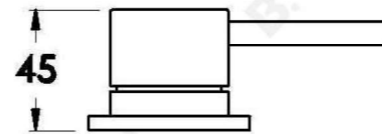

YOKATO HOB MIXER WITH METAL LEVER

1.9348.02.3.XX

PRODUCT DIMENSIONS:

Front view:

Side view:

Top view: