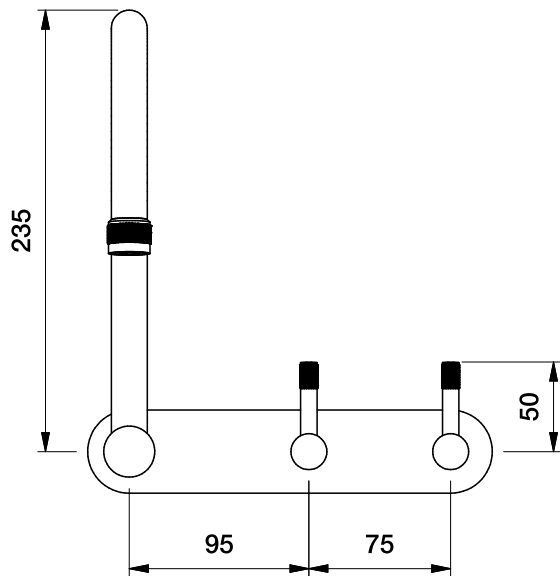

## YOKATO WALL SET WITH KNURLED LEVERS

1.9328.02.7.XX

1.9328.52.7.XX Flow controlled variant

### DIMENSIONS

Front view:

Side view:

Top view:

XX suffix indicates finish - **see website for colour code**

Dimensions subject to change without notice

All dimensions are approximate

Copyright © Brodware 2020