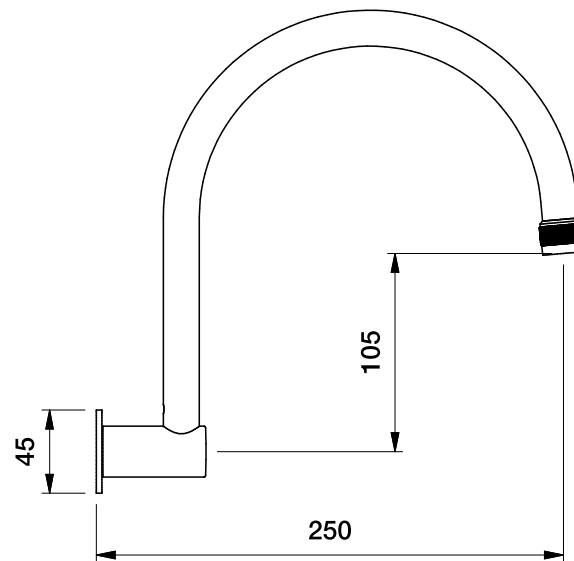

## YOKATO WALL SET WITH KNURLED LEVERS

1.9328.02.7.XX

1.9328.52.7.XX Flow controlled variant

### DIMENSIONS

Front view:

Side view:

Top view:

XX suffix indicates finish - **see website for colour code**

Dimensions subject to change without notice

All dimensions are approximate

Copyright © Brodware 2020