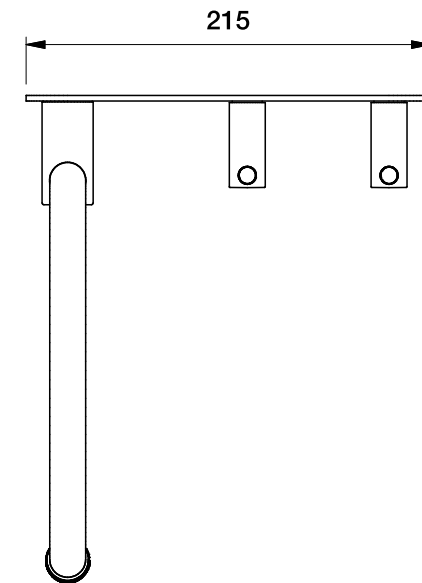

## YOKATO WALL SET WITH KNURLED LEVERS

1.9328.02.7.XX

1.9328.52.7.XX Flow controlled variant

### DIMENSIONS

Front view:

Side view:

Top view:

XX suffix indicates finish - **see website for colour code**

Dimensions subject to change without notice

All dimensions are approximate

Copyright © Brodware 2020