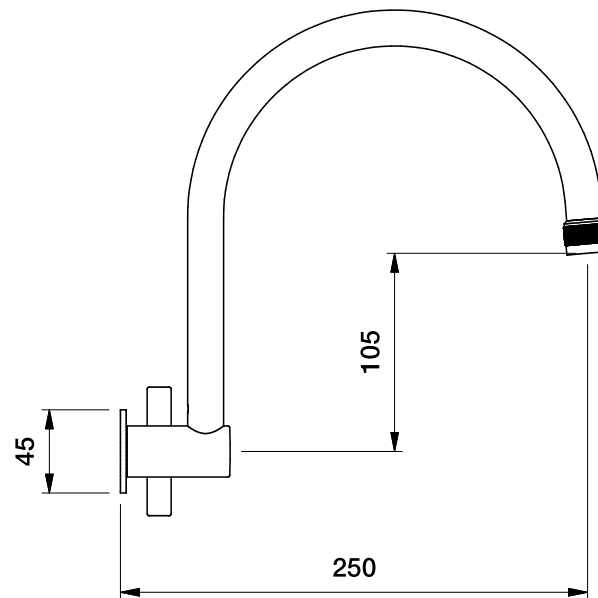

## YOKATO WALL SET WITH CROSS HANDLES

1.9328.02.2.XX

1.9328.52.2.XX Flow controlled variant

### DIMENSIONS

Front view:

Side view:

Top view:

XX suffix indicates finish - **see website for colour code**

Dimensions subject to change without notice

All dimensions are approximate

Copyright © Brodware 2020