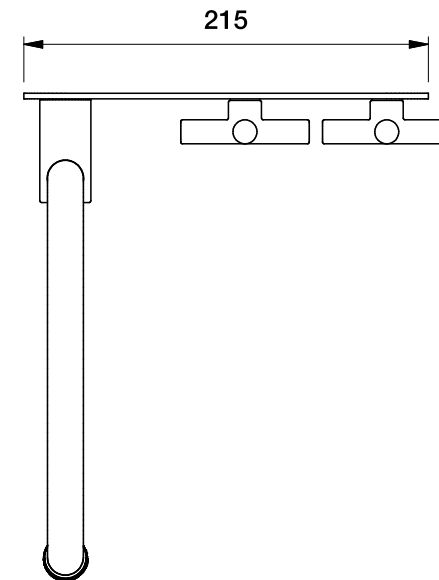

## YOKATO WALL SET WITH CROSS HANDLES

1.9328.02.2.XX

1.9328.52.2.XX Flow controlled variant

### DIMENSIONS

Front view:

Side view:

Top view:

XX suffix indicates finish - **see website for colour code**

Dimensions subject to change without notice

All dimensions are approximate

Copyright © Brodware 2020