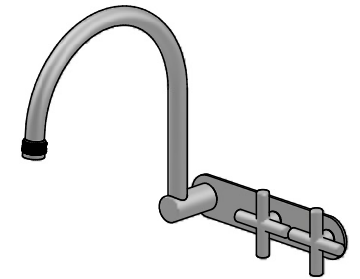

## YOKATO WALL SET WITH CROSS HANDLES

1.9328.02.2.XX

1.9328.52.2.XX Flow controlled variant

### DIMENSIONS

Front view:

Side view:

Top view:

XX suffix indicates finish - **see website for colour code**

Dimensions subject to change without notice

All dimensions are approximate

Copyright © Brodware 2020