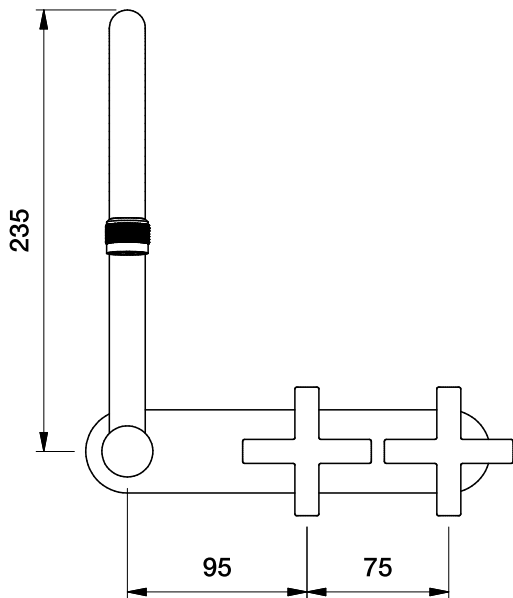

## YOKATO WALL SET WITH CROSS HANDLES

1.9328.02.2.XX

1.9328.52.2.XX Flow controlled variant

### DIMENSIONS

Front view:

Side view:

Top view:

XX suffix indicates finish - **see website for colour code**

Dimensions subject to change without notice

All dimensions are approximate

Copyright © Brodware 2020