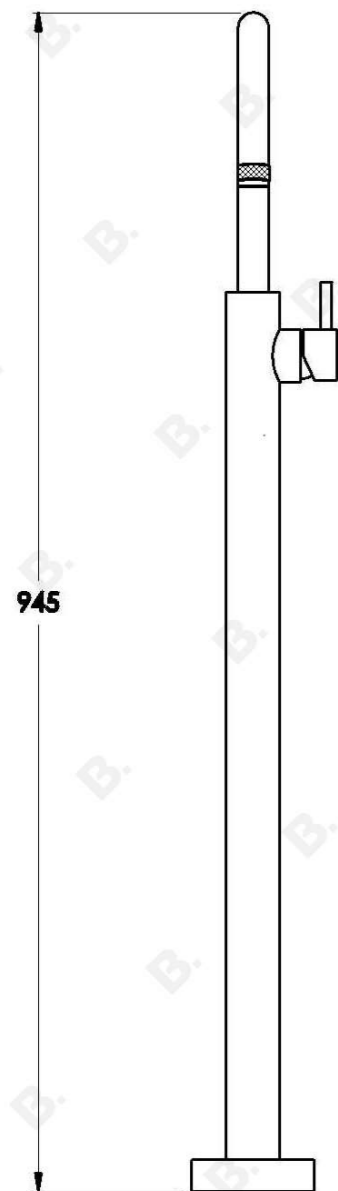

YOKATO FLOOR MOUNTED BATH MIXER WITH METAL LEVER

1.9308.05.3.XX

PRODUCT DIMENSIONS:

Front view:

Side view:

Top view: