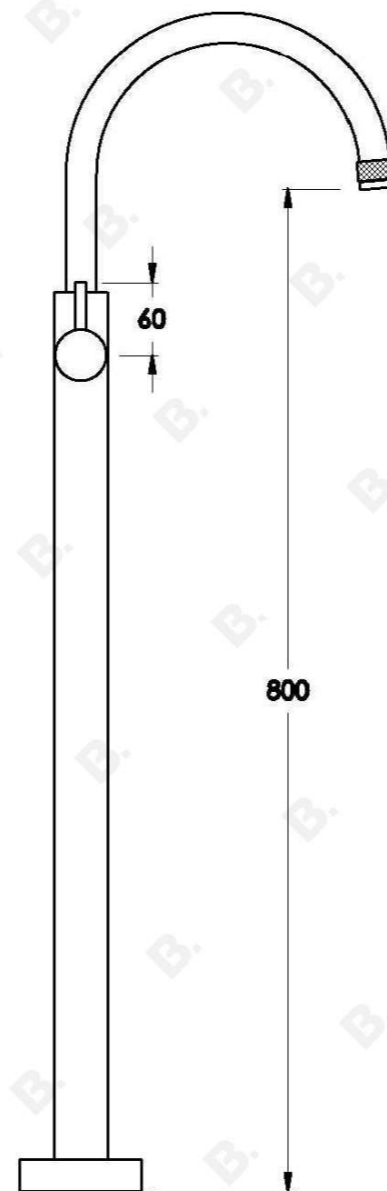

YOKATO FLOOR MOUNTED BATH MIXER WITH METAL LEVER

1.9308.05.3.XX

PRODUCT DIMENSIONS:

Front view:

Side view:

Top view: