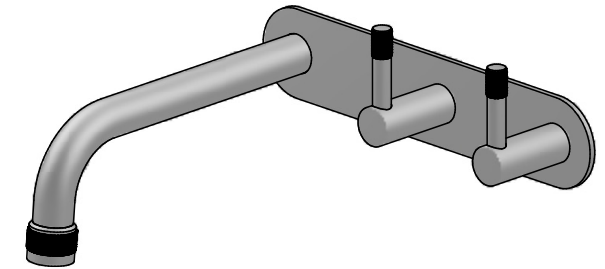

## YOKATO WALL SET WITH KNURLED LEVERS

1.9305.02.7.XX

1.9305.52.7.XX Flow controlled variant

### DIMENSIONS

Front view:

Side view:

Top view:

XX suffix indicates finish - **see website for colour code**

Dimensions subject to change without notice

All dimensions are approximate

Copyright © Brodware 2020