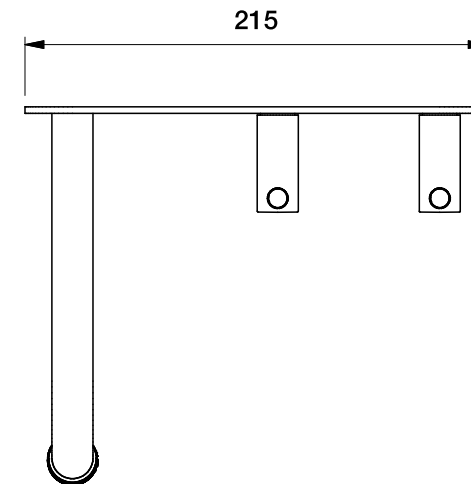

## YOKATO WALL SET WITH KNURLED LEVERS

1.9305.02.7.XX

1.9305.52.7.XX Flow controlled variant

### DIMENSIONS

Front view:

Side view:

Top view:

XX suffix indicates finish - **see website for colour code**

Dimensions subject to change without notice

All dimensions are approximate

Copyright © Brodware 2020