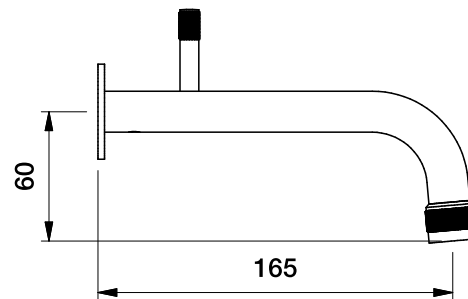

## YOKATO WALL SET WITH KNURLED LEVERS

1.9305.02.7.XX

1.9305.52.7.XX Flow controlled variant

### DIMENSIONS

Front view:

Side view:

Top view:

XX suffix indicates finish - **see website for colour code**

Dimensions subject to change without notice

All dimensions are approximate

Copyright © Brodware 2020