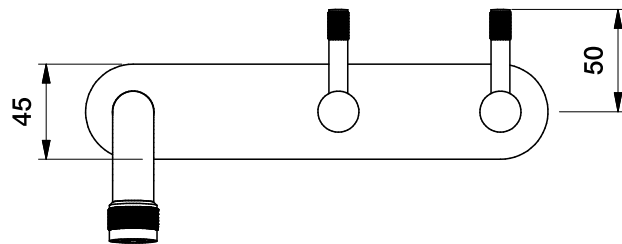

## YOKATO WALL SET WITH KNURLED LEVERS

1.9305.02.7.XX

1.9305.52.7.XX Flow controlled variant

### DIMENSIONS

Front view:

Side view:

Top view:

XX suffix indicates finish - **see website for colour code**

Dimensions subject to change without notice

All dimensions are approximate

Copyright © Brodware 2020