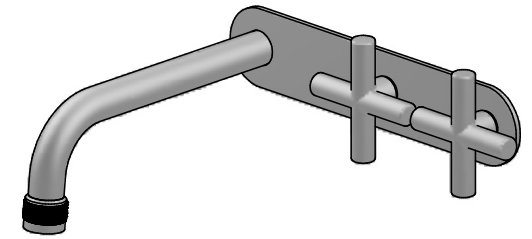

## YOKATO WALL SET WITH CROSS HANDLES

1.9305.02.2.XX

1.9305.52.2.XX Flow controlled variant

### DIMENSIONS

Front view:

Side view:

Top view:

XX suffix indicates finish - **see website for colour code**

Dimensions subject to change without notice

All dimensions are approximate

Copyright © Brodware 2020