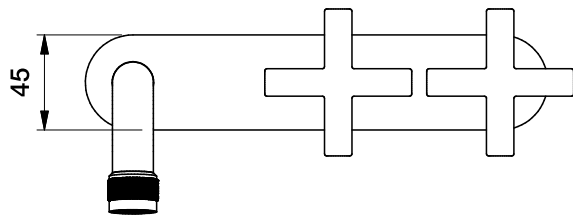

## YOKATO WALL SET WITH CROSS HANDLES

1.9305.02.2.XX

1.9305.52.2.XX Flow controlled variant

### DIMENSIONS

Front view:

Side view:

Top view:

XX suffix indicates finish - **see website for colour code**

Dimensions subject to change without notice

All dimensions are approximate

Copyright © Brodware 2020