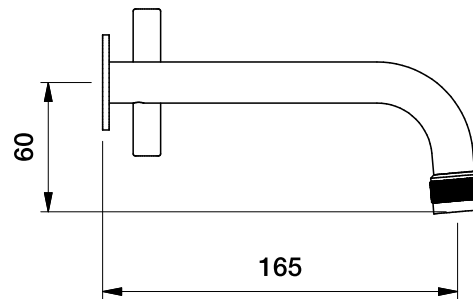

## YOKATO WALL SET WITH CROSS HANDLES

1.9305.02.2.XX

1.9305.52.2.XX Flow controlled variant

### DIMENSIONS

Front view:

Side view:

Top view:

XX suffix indicates finish - **see website for colour code**

Dimensions subject to change without notice

All dimensions are approximate

Copyright © Brodware 2020