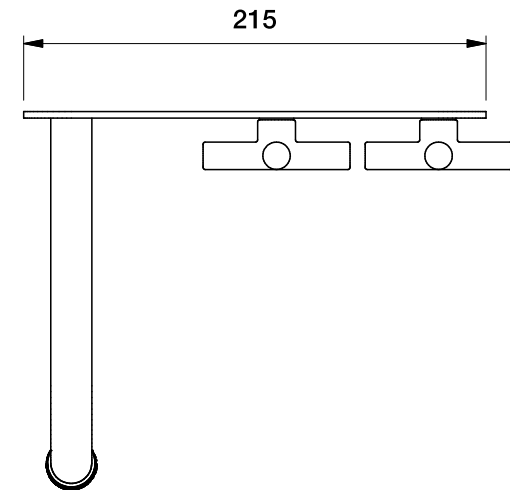

## YOKATO WALL SET WITH CROSS HANDLES

1.9305.02.2.XX

1.9305.52.2.XX Flow controlled variant

### DIMENSIONS

Front view:

Side view:

Top view:

XX suffix indicates finish - **see website for colour code**

Dimensions subject to change without notice

All dimensions are approximate

Copyright © Brodware 2020