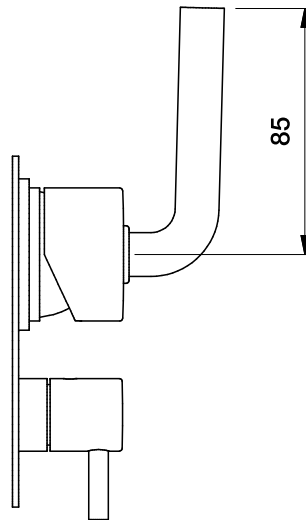

Brodware

NANOBARSHOWER/BATH DIVERter MIXER

1.9248.05.3.XX

DIMENSIONS

Front view:

Side view:

Top view:

XX suffix indicates finish - **see website for colour code**

Dimensions subject to change without notice

All dimensions are approximate

Copyright © Brodware 2020

B.