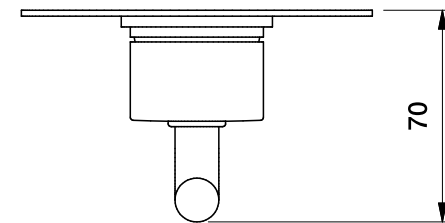

Brodware

NANOBARSHOWER/BATH DIVERter MIXER

1.9248.05.3.XX

DIMENSIONS

Front view:

Side view:

Top view:

XX suffix indicates finish - **see website for colour code**

Dimensions subject to change without notice

All dimensions are approximate

Copyright © Brodware 2020

B.