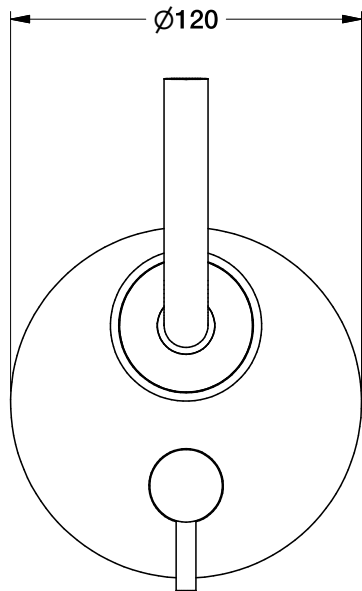

Brodware

NANOBARSHOWER/BATH DIVERter MIXER

1.9248.05.3.XX

DIMENSIONS

Front view:

Side view:

Top view:

XX suffix indicates finish - **see website for colour code**

Dimensions subject to change without notice

All dimensions are approximate

Copyright © Brodware 2020

B.