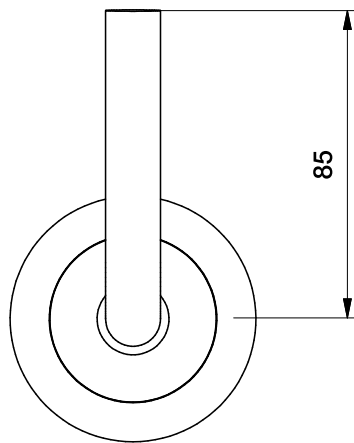

Brodware

NANOBAR SHOWER/BATH WALL MIXER

1.9248.01.3.XX

DIMENSIONS

Front view:

Side view:

Top view:

XX suffix indicates finish - **see website for colour code**

Dimensions subject to change without notice

All dimensions are approximate

Copyright © Brodware 2020

B.