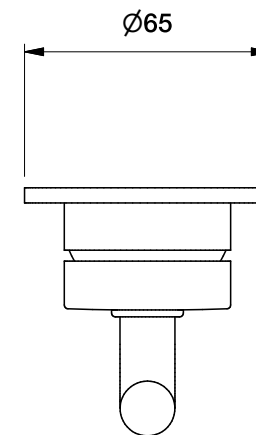

Brodware

NANOBAR SHOWER/BATH WALL MIXER

1.9248.01.3.XX

DIMENSIONS

Front view:

Side view:

Top view:

XX suffix indicates finish - **see website for colour code**

Dimensions subject to change without notice

All dimensions are approximate

Copyright © Brodware 2020

B.