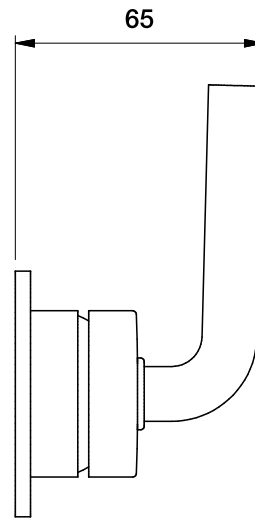

Brodware

NANOBAR SHOWER/BATH WALL MIXER

1.9248.01.3.XX

DIMENSIONS

Front view:

Side view:

Top view:

XX suffix indicates finish - **see website for colour code**

Dimensions subject to change without notice

All dimensions are approximate

Copyright © Brodware 2020

B.