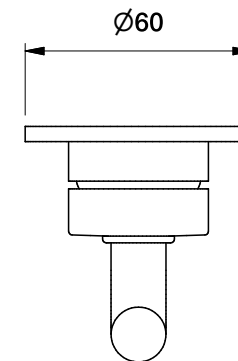

Brodware

NANOBAR BASIN WALL MIXER

1.9248.00.3.XX

DIMENSIONS

Front view:

Side view:

Top view:

XX suffix indicates finish - **see website for colour code**

Dimensions subject to change without notice

All dimensions are approximate

Copyright © Brodware 2020

B.