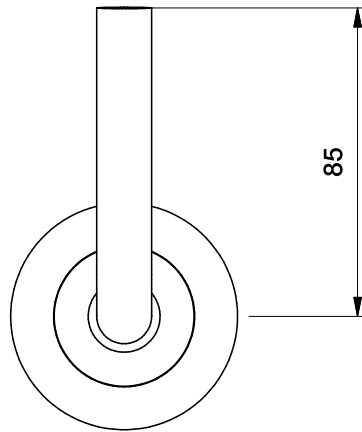

Brodware

NANOBAR BASIN WALL MIXER

1.9248.00.3.XX

DIMENSIONS

Front view:

Side view:

Top view:

XX suffix indicates finish - **see website for colour code**

Dimensions subject to change without notice

All dimensions are approximate

Copyright © Brodware 2020

B.