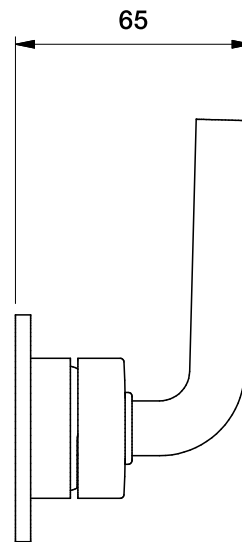

Brodware

NANOBAR BASIN WALL MIXER

1.9248.00.3.XX

DIMENSIONS

Front view:

Side view:

Top view:

XX suffix indicates finish - **see website for colour code**

Dimensions subject to change without notice

All dimensions are approximate

Copyright © Brodware 2020

B.