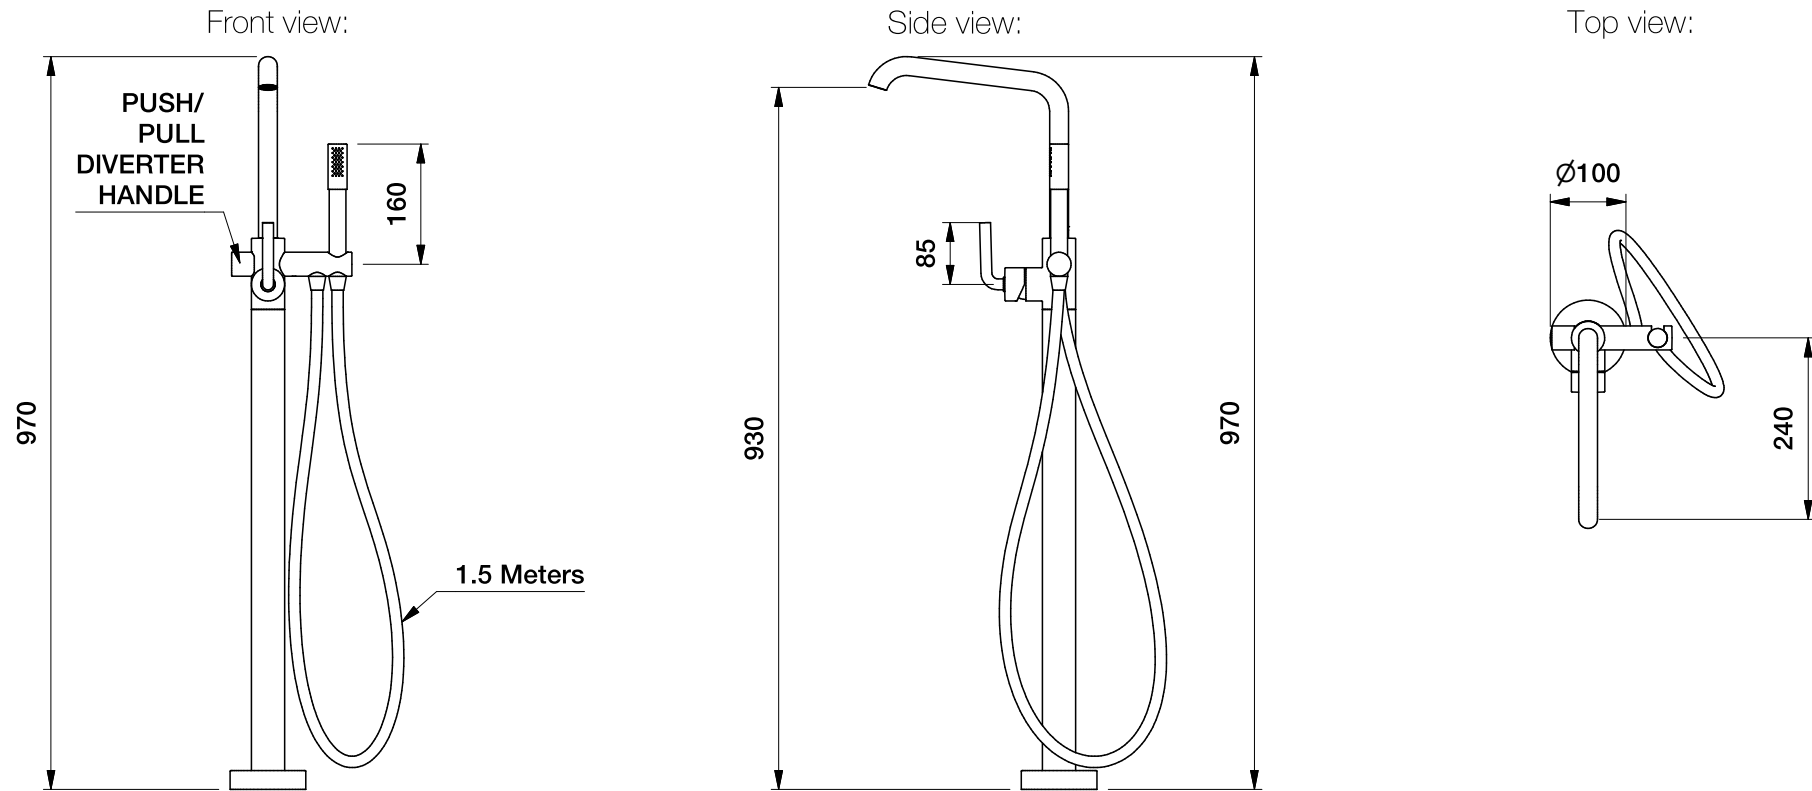

Brodware

NANOBAR BATH MIXER WITH HAND SHOWER

1.9208.08.3.XX

DIMENSIONS

XX suffix indicates finish - **see website for colour code**

Dimensions subject to change without notice

All dimensions are approximate