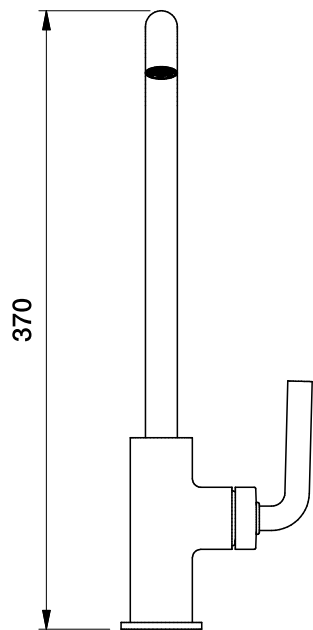

# Brodware

NANOBAR KITCHEN MIXER

1.9208.00.3.XX

## DIMENSIONS

Front view:

Side view:

Top view:

XX suffix indicates finish - **see website for colour code**

Dimensions subject to change without notice

All dimensions are approximate

Copyright © Brodware 2020