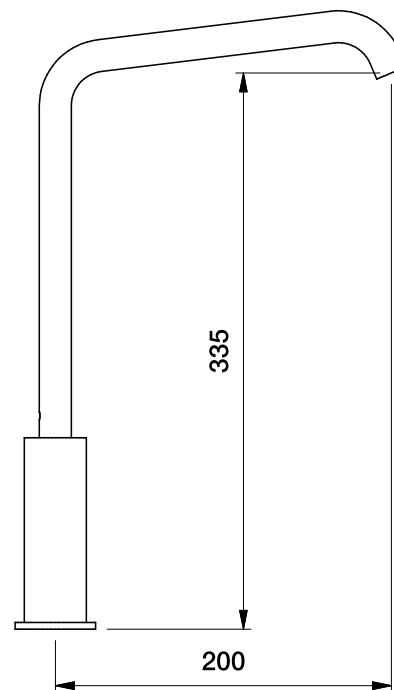

# Brodware

NANOBAR KITCHEN MIXER

1.9208.00.3.XX

## DIMENSIONS

Front view:

Side view:

Top view:

XX suffix indicates finish - **see website for colour code**

Dimensions subject to change without notice

All dimensions are approximate

Copyright © Brodware 2020