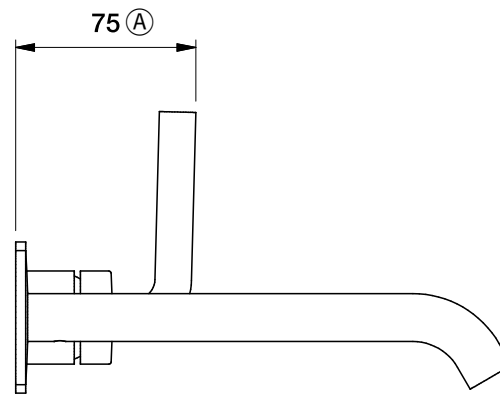

# Brodware

NANOBAR WALL MIXER SET WITH 200mm SPOUT

1.9206.04.3.XX

1.9206.54.3.XX: Flow Control variant

DIMENSIONS

Front view:

Side view:

Top view:

XX suffix indicates finish - **see website for colour code**

Dimensions subject to change without notice

All dimensions are approximate

Copyright © Brodware 2020

**B.**