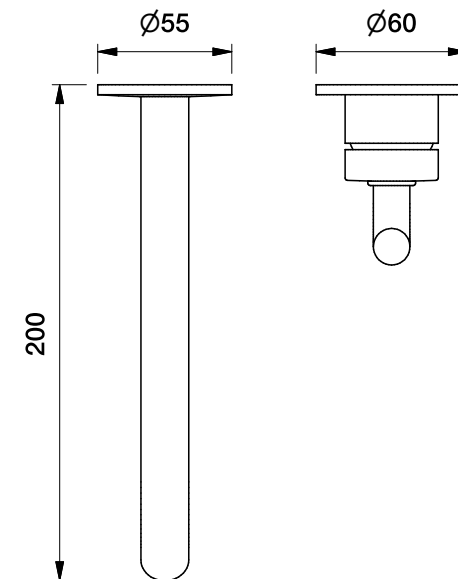

# Brodware

NANOBAR WALL MIXER SET WITH 200mm SPOUT

1.9206.04.3.XX

1.9206.54.3.XX: Flow Control variant

DIMENSIONS

Front view:

Side view:

Top view:

XX suffix indicates finish - **see website for colour code**

Dimensions subject to change without notice

All dimensions are approximate

Copyright © Brodware 2020

**B.**