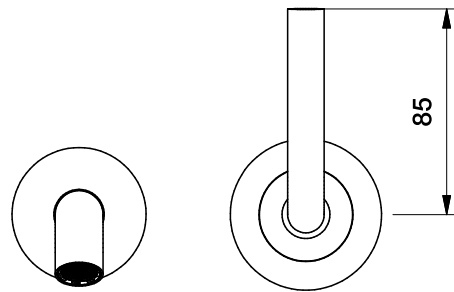

# Brodware

NANOBAR WALL MIXER SET WITH 200mm SPOUT

1.9206.04.3.XX

1.9206.54.3.XX: Flow Control variant

DIMENSIONS

Front view:

Side view:

Top view:

XX suffix indicates finish - **see website for colour code**

Dimensions subject to change without notice

All dimensions are approximate

Copyright © Brodware 2020

**B.**