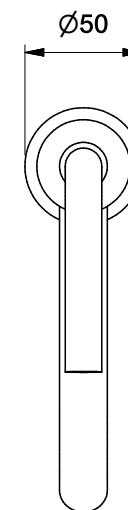

# Brodware

NANOBAR BASIN MIXER

1.9202.00.3.XX

## DIMENSIONS

Front view:

Side view:

Top view:

XX suffix indicates finish - **see website for colour code**

Dimensions subject to change without notice

All dimensions are approximate

Copyright © Brodware 2020