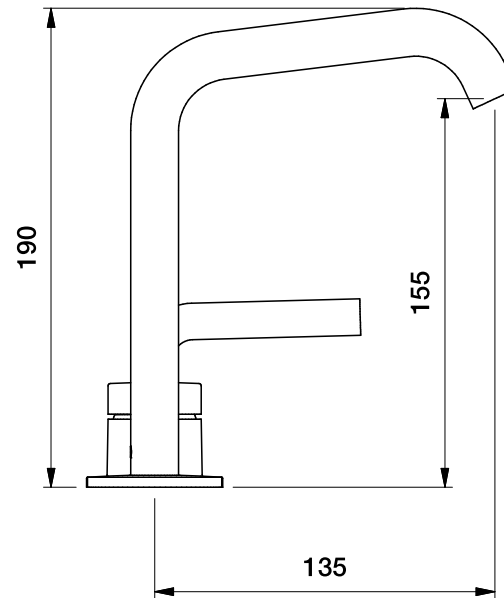

Brodware

NANOBAR BASIN SET WITH HOB MIXER

1.9200.06.3.XX

DIMENSIONS

Front view:

Side view:

Top view:

XX suffix indicates finish - **see website for colour code**

Dimensions subject to change without notice

All dimensions are approximate

Copyright © Brodware 2020

B.