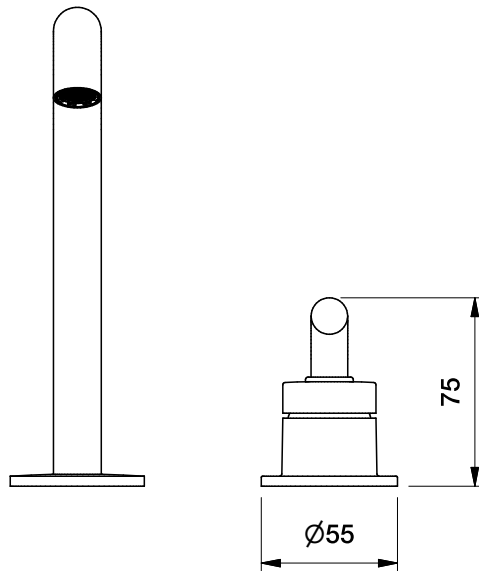

Brodware

NANOBAR BASIN SET WITH HOB MIXER

1.9200.06.3.XX

DIMENSIONS

Front view:

Side view:

Top view:

XX suffix indicates finish - **see website for colour code**

Dimensions subject to change without notice

All dimensions are approximate

Copyright © Brodware 2020

B.