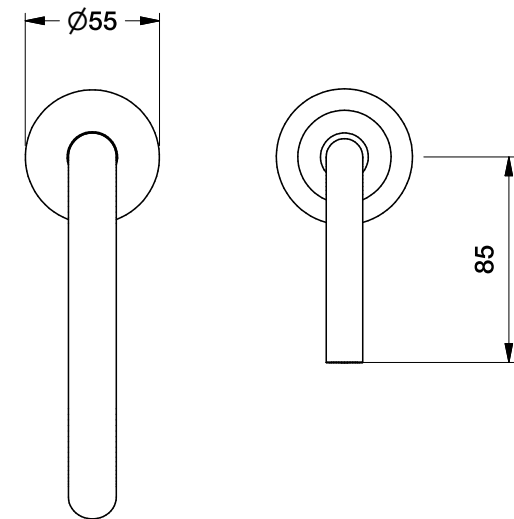

Brodware

NANOBAR BASIN SET WITH HOB MIXER

1.9200.06.3.XX

DIMENSIONS

Front view:

Side view:

Top view:

XX suffix indicates finish - **see website for colour code**

Dimensions subject to change without notice

All dimensions are approximate

Copyright © Brodware 2020

B.