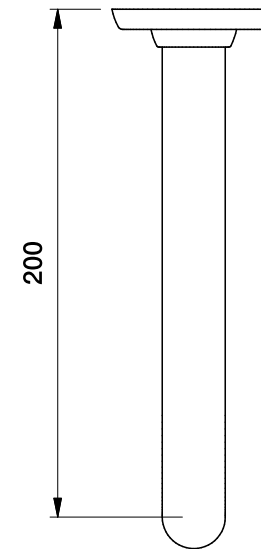

## MANHATTAN WALL SPOUT

1.9106.30.0.XX

1.9106.40.0.XX Flow controlled variant

### DIMENSIONS

Front view:

Side view:

Top view:

XX suffix indicates finish - **see website for colour code**

Dimensions subject to change without notice

All dimensions are approximate

Copyright © Brodware 2020

**B.**