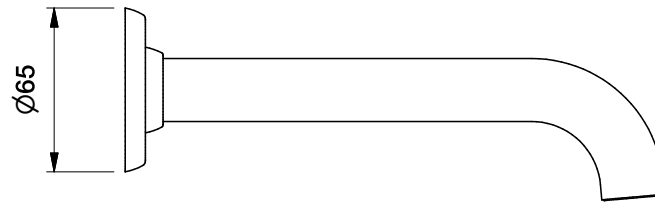

## MANHATTAN WALL SPOUT

1.9106.30.0.XX

1.9106.40.0.XX Flow controlled variant

### DIMENSIONS

Front view:

Side view:

Top view:

XX suffix indicates finish - **see website for colour code**

Dimensions subject to change without notice

All dimensions are approximate

Copyright © Brodware 2020