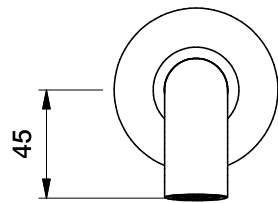

## MANHATTAN WALL SPOUT

1.9106.30.0.XX

1.9106.40.0.XX Flow controlled variant

### DIMENSIONS

Front view:

Side view:

Top view:

XX suffix indicates finish - **see website for colour code**

Dimensions subject to change without notice

All dimensions are approximate

Copyright © Brodware 2020