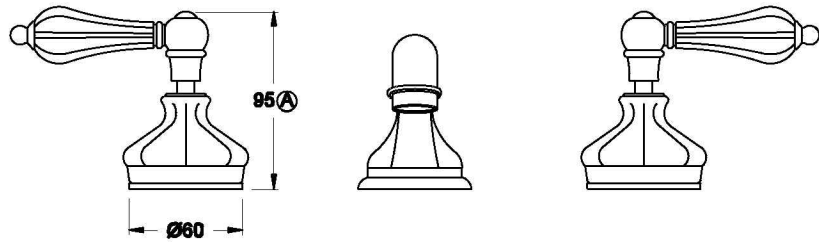

Brodware

PARIS BASIN SET

1.8500.00.4.XX

PRODUCT DIMENSIONS:

Front view

Side view:

Top view:

XX suffix indicates finish – SEE WEBSITE FOR COLOUR CODE
Specifications and design subject to change without notice
All dimensions are approximate
A = approximate distance
Copyright ©Brodware 2021