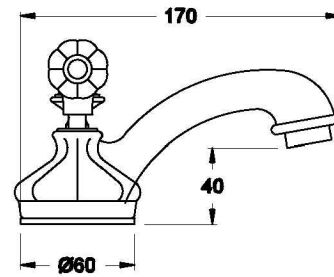

Brodware

PARIS BASIN SET

1.8500.00.4.XX

PRODUCT DIMENSIONS:

Front view

Side view:

Top view:

XX suffix indicates finish – SEE WEBSITE FOR COLOUR CODE
Specifications and design subject to change without notice
All dimensions are approximate
A = approximate distance
Copyright ©Brodware 2021