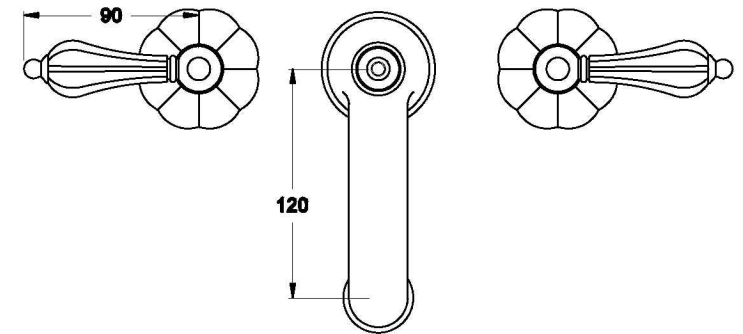

Brodware

PARIS BASIN SET

1.8500.00.4.XX

PRODUCT DIMENSIONS:

Front view

Side view:

Top view:

XX suffix indicates finish – SEE WEBSITE FOR COLOUR CODE
Specifications and design subject to change without notice
All dimensions are approximate
A = approximate distance
Copyright ©Brodware 2021