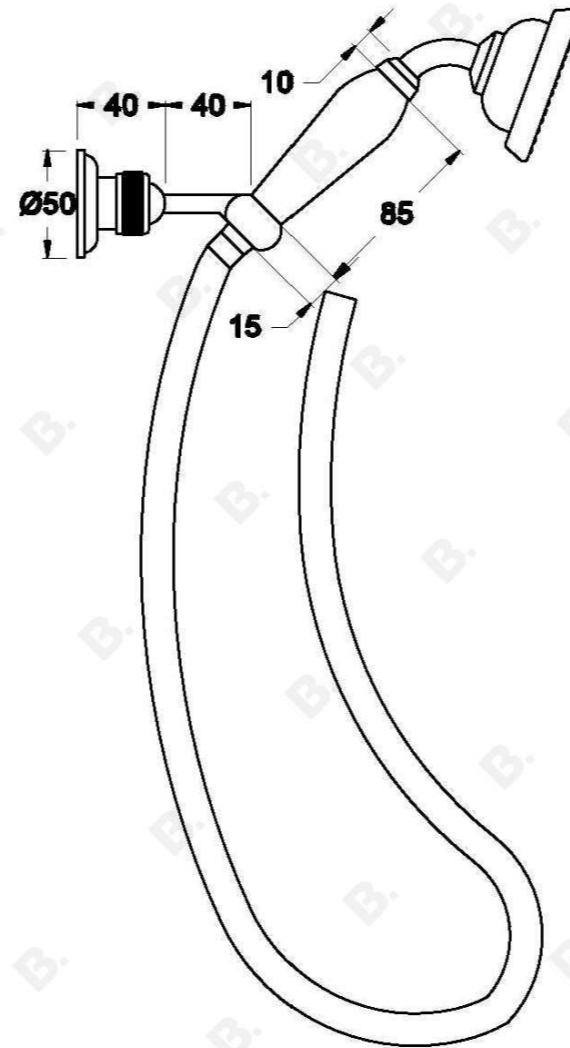

WINSLOW HANDSHOWER WITH WHITE PORCELAIN HANDSHOWER INSERT

1.8142.00.0.XX

PRODUCT DIMENSIONS:

Front view:

Side view:

Top view: