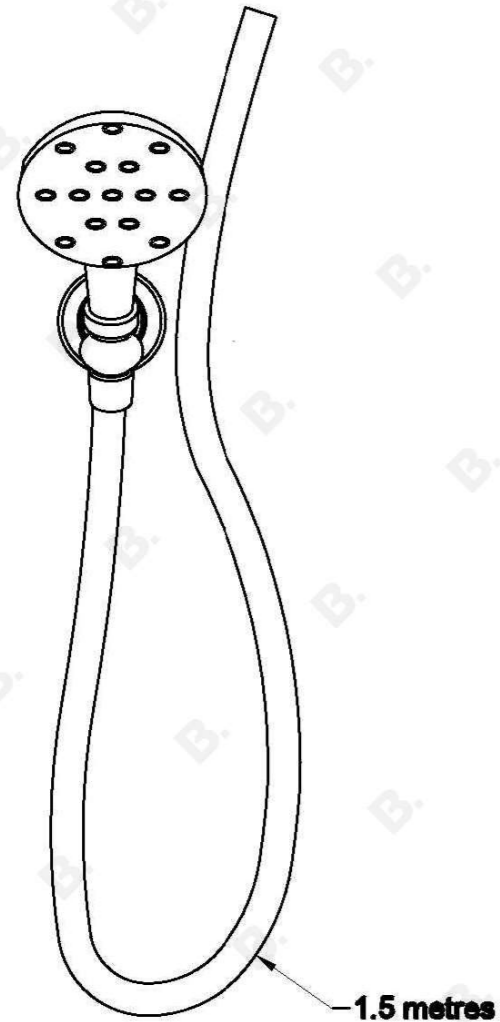

WINSLOW HANDSHOWER WITH WHITE PORCELAIN HANDSHOWER INSERT

1.8142.00.0.XX

PRODUCT DIMENSIONS:

Front view:

Side view:

Top view: