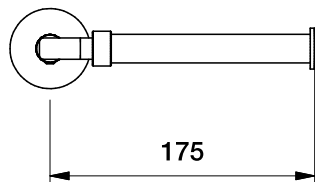

Brodware

VIENNA TOILET ROLL HOLDER

1.6461.02.0.XX

DIMENSIONS

Front view:

Side view:

Top view:

XX suffix indicates finish - **see website for colour code**

Dimensions subject to change without notice

All dimensions are approximate

Copyright © Brodware 2020

B.