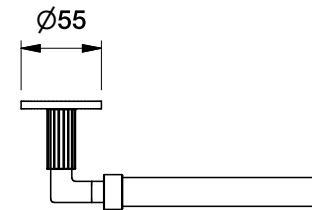

Brodware

VIENNA TOILET ROLL HOLDER

1.6461.02.0.XX

DIMENSIONS

Front view:

Side view:

Top view:

XX suffix indicates finish - **see website for colour code**