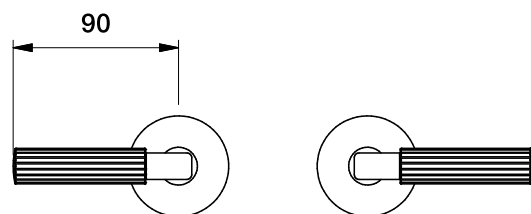

Brodware

VIENNA WALL TAPS

1.6449.00.0.XX

DIMENSIONS

Front view:

Side view:

Top view:

XX suffix indicates finish - **see website for colour code**

Dimensions subject to change without notice

All dimensions are approximate

Copyright © Brodware 2020

B.