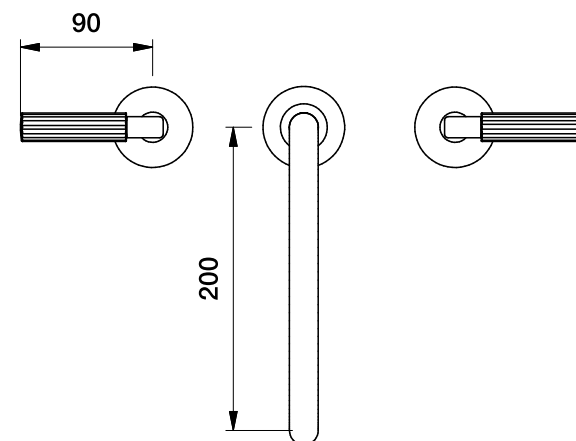

Brodware

VIENNA KITCHEN SET

1.6407.00.0.XX

DIMENSIONS

Front view:

Side view:

Top view:

XX suffix indicates finish - **see website for colour code**

Dimensions subject to change without notice

All dimensions are approximate

Copyright © Brodware 2020

B.