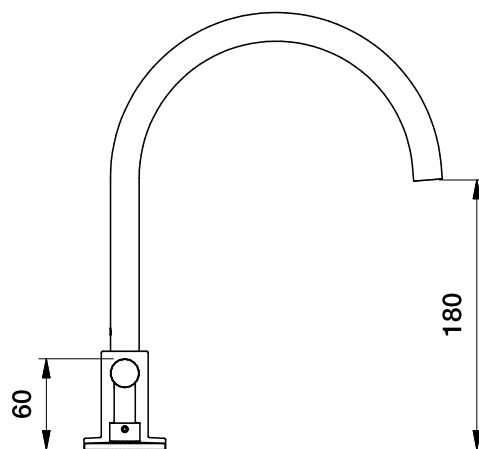

Brodware

VIENNA KITCHEN SET

1.6407.00.0.XX

DIMENSIONS

Front view:

Side view:

Top view:

XX suffix indicates finish - **see website for colour code**

Dimensions subject to change without notice

All dimensions are approximate

Copyright © Brodware 2020

B.