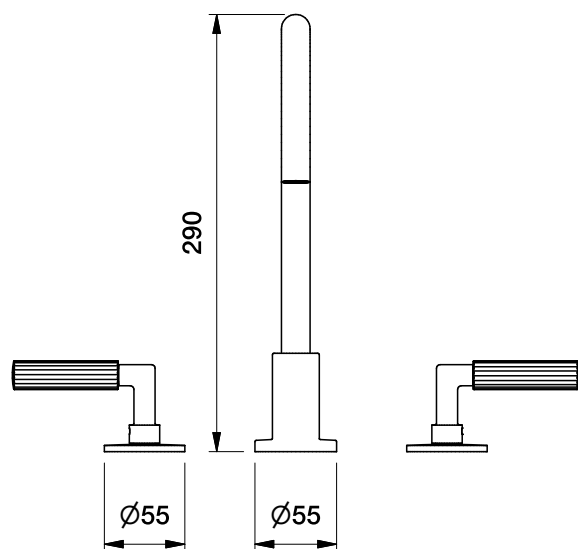

Brodware

VIENNA KITCHEN SET

1.6407.00.0.XX

DIMENSIONS

Front view:

Side view:

Top view:

XX suffix indicates finish - **see website for colour code**

Dimensions subject to change without notice

All dimensions are approximate

Copyright © Brodware 2020

B.