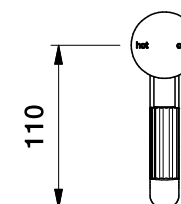

Brodware

VIENNA BASIN MIXER

1.6402.00.0.XX

DIMENSIONS

Front view:

Side view:

Top view:

XX suffix indicates finish - **see website for colour code**

Dimensions subject to change without notice

All dimensions are approximate

Copyright © Brodware 2020

B.