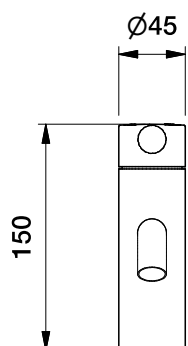

Brodware

VIENNA BASIN MIXER

1.6402.00.0.XX

DIMENSIONS

Front view:

Side view:

Top view:

XX suffix indicates finish - **see website for colour code**

Dimensions subject to change without notice

All dimensions are approximate

Copyright © Brodware 2020

B.