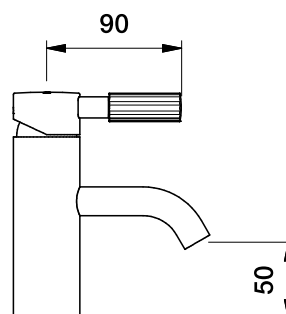

Brodware

VIENNA BASIN MIXER

1.6402.00.0.XX

DIMENSIONS

Front view:

Side view:

Top view:

XX suffix indicates finish - **see website for colour code**

Dimensions subject to change without notice

All dimensions are approximate

Copyright © Brodware 2020

B.