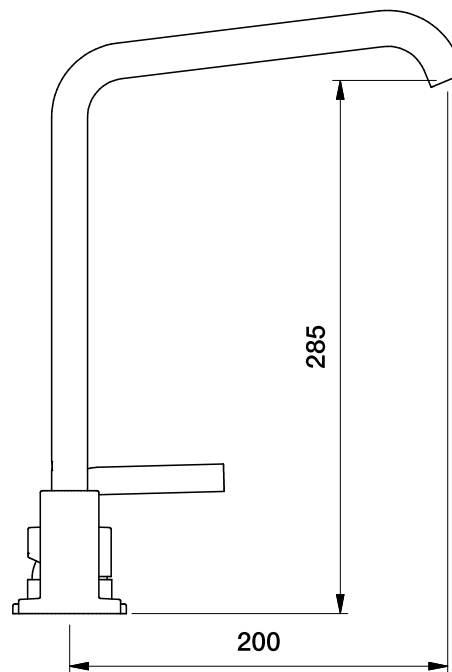

# Brodware

NANOBAR BATH MIXER SET WITH HOB MIXER

1.9207.06.3.XX

## DIMENSIONS

Front view:

Side view:

Top view:

XX suffix indicates finish - **see website for colour code**

Dimensions subject to change without notice

All dimensions are approximate

Copyright © Brodware 2020