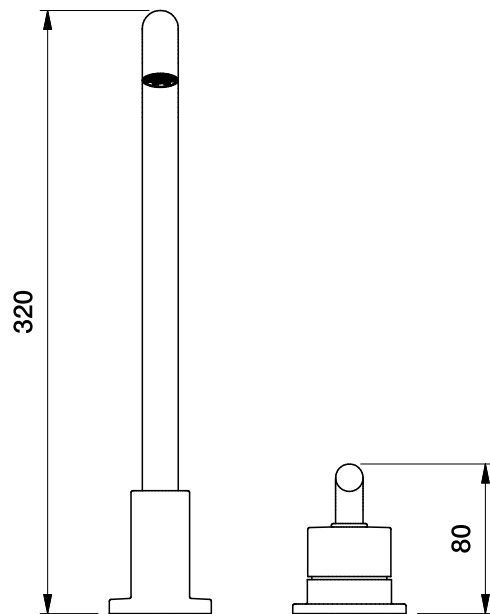

# Brodware

NANOBAR BATH MIXER SET WITH HOB MIXER

1.9207.06.3.XX

## DIMENSIONS

Front view:

Side view:

Top view:

XX suffix indicates finish - **see website for colour code**

Dimensions subject to change without notice

All dimensions are approximate

Copyright © Brodware 2020