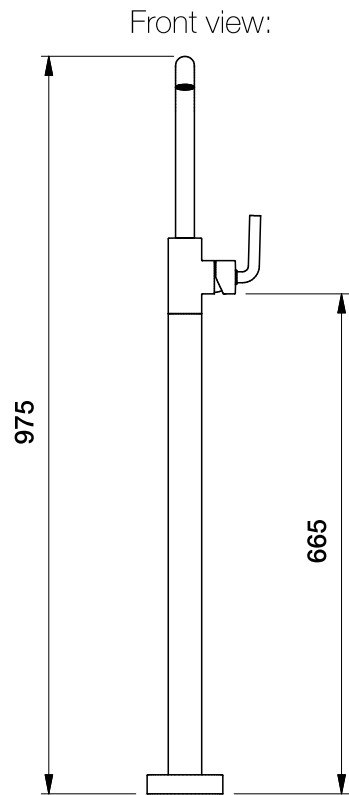

Brodware

NANOBAR BATH MIXER

1.9208.05.3.XX

DIMENSIONS

XX suffix indicates finish - **see website for colour code**
Dimensions subject to change without notice
All dimensions are approximate
Copyright © Brodware 2020