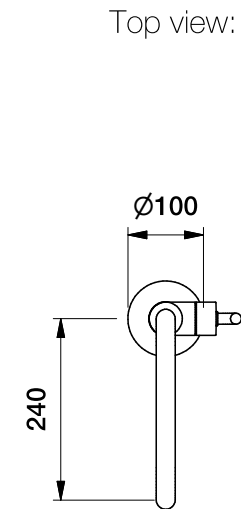

Brodware

NANOBAR BATH MIXER

1.9208.05.3.XX

DIMENSIONS

XX suffix indicates finish - **see website for colour code**
Dimensions subject to change without notice
All dimensions are approximate
Copyright © Brodware 2020