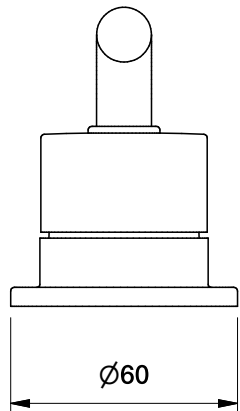

# Brodware

NANOBAR SHOWER/BATH HOB MIXER

1.9248.02.3.XX

## DIMENSIONS

Front view:

Side view:

Top view:

Note: This is a 35mm cartridge

XX suffix indicates finish - **see website for colour code**

Dimensions subject to change without notice

All dimensions are approximate