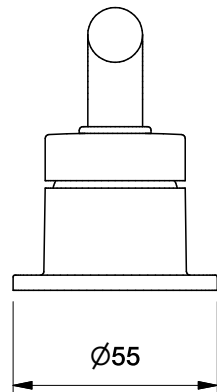

Brodware

NANOBAR BASIN HOB MIXER

1.9248.04.3.XX

DIMENSIONS

Front view:

Side view:

Top view:

Note: This is a 25mm cartridge

XX suffix indicates finish - **see website for colour code**

Dimensions subject to change without notice

All dimensions are approximate

Copyright © Brodware 2020

B.