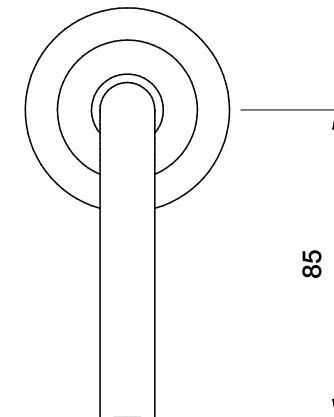

Brodware

NANOBAR BASIN HOB MIXER

1.9248.04.3.XX

DIMENSIONS

Front view:

Side view:

Top view:

Note: This is a 25mm cartridge

XX suffix indicates finish - **see website for colour code**

Dimensions subject to change without notice

All dimensions are approximate

Copyright © Brodware 2020

B.