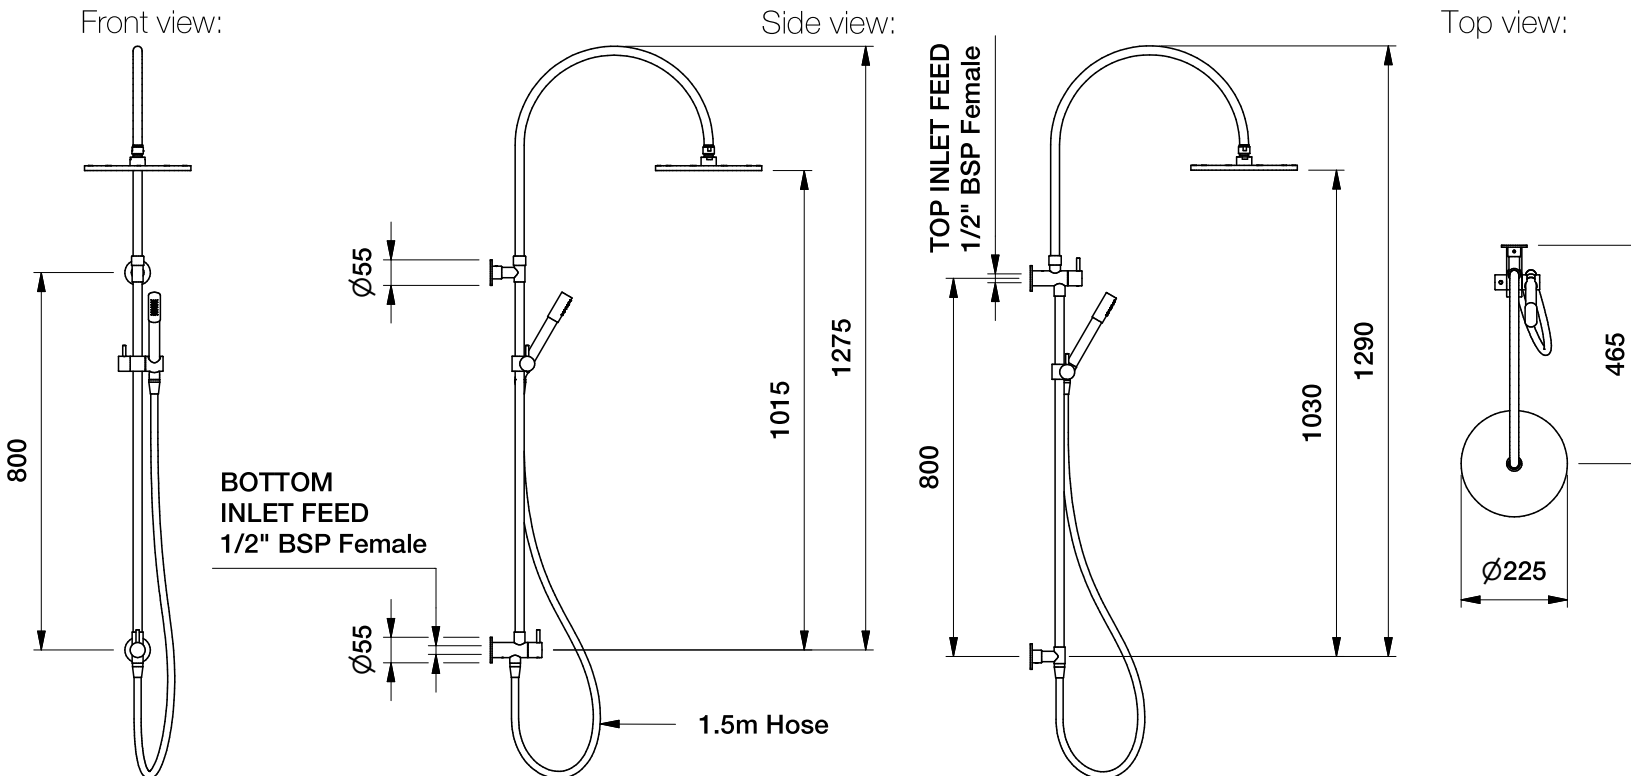

## CITY PLUS SHOWER SET WITH HANDSHOWER

1.9723.24.0.XX

### DIMENSIONS

**Note: inlet feed required 1/2 inch BSP male thread in wall - Can be installed as either top or bottom inlet feed**

XX suffix indicates finish - see website for colour code

Dimensions subject to change without notice