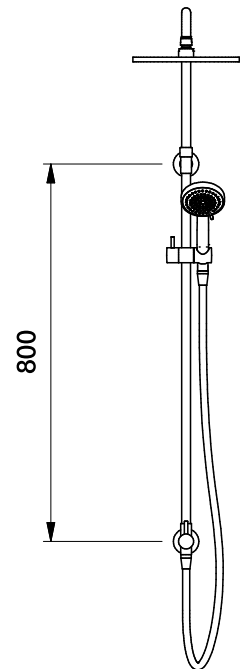

Brodware

CITY PLUS SHOWER SET WITH MULTI-FUNCTION HANDSHOWER

1.9723.36.0.XX

DIMENSIONS

Front view:

Side view:

Top view:

Note: inlet feed required 1/2 inch BSP male thread in wall - Can be installed as either top or bottom inlet feed

XX suffix indicates finish - see website for colour code

Dimensions subject to change without notice

All dimensions are approximate

Copyright © Brodware 2020

B.