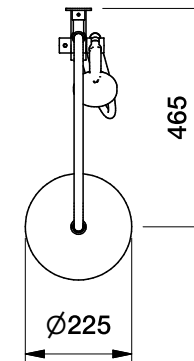

Brodware

CITY PLUS SHOWER SET WITH MULTI-FUNCTION HANDSHOWER

1.9723.36.0.XX

DIMENSIONS

Front view:

Side view:

Top view:

Note: inlet feed required 1/2 inch BSP male thread in wall - Can be installed as either top or bottom inlet feed

XX suffix indicates finish - see website for colour code

Dimensions subject to change without notice

All dimensions are approximate

Copyright © Brodware 2020

B.