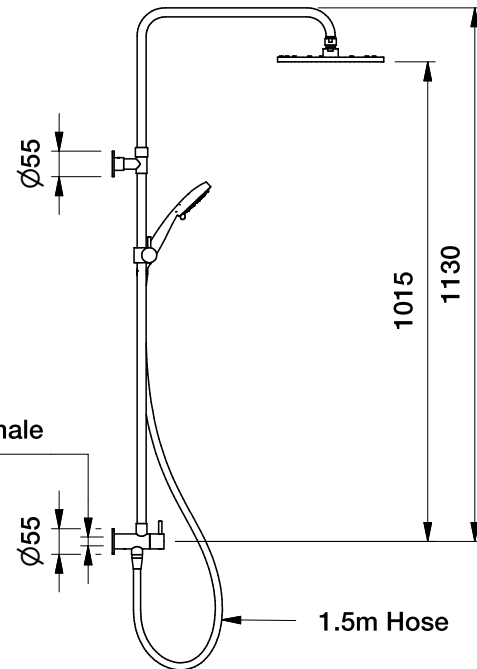

Brodware

CITY PLUS SHOWER SET WITH MULTI-FUNCTION HANDSHOWER

1.9723.36.0.XX

DIMENSIONS

Front view:

Side view:

Top view:

Note: inlet feed required 1/2 inch BSP male thread in wall - Can be installed as either top or bottom inlet feed

XX suffix indicates finish - see website for colour code

Dimensions subject to change without notice

All dimensions are approximate

Copyright © Brodware 2020

B.