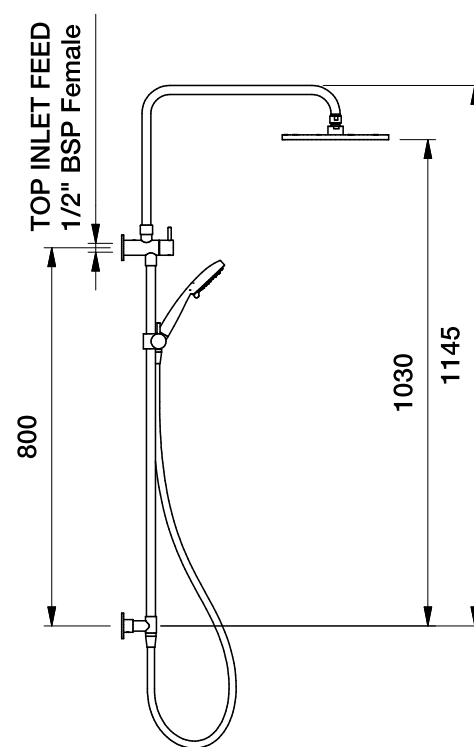

Brodware

CITY PLUS SHOWER SET WITH MULTI-FUNCTION HANDSHOWER

1.9723.36.0.XX

DIMENSIONS

Front view:

Side view:

Top view:

Note: inlet feed required 1/2 inch BSP male thread in wall - Can be installed as either top or bottom inlet feed

XX suffix indicates finish - see website for colour code

Dimensions subject to change without notice

All dimensions are approximate

Copyright © Brodware 2020

B.