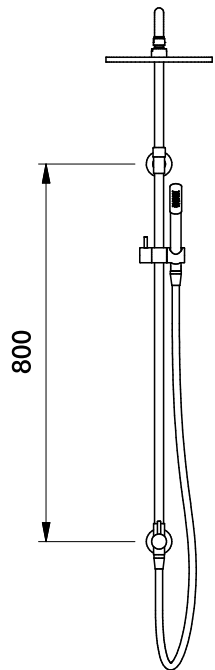

Brodware

CITY PLUS SHOWER SET WITH HANDSHOWER

1.9723.34.0.XX

DIMENSIONS

Front view:

Side view:

Top view:

Note: inlet feed required 1/2 inch BSP male thread in wall - Can be installed as either top or bottom inlet feed

XX suffix indicates finish - see website for colour code

Dimensions subject to change without notice

All dimensions are approximate

Copyright © Brodware 2020

B.