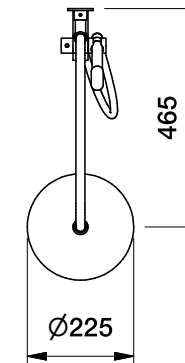

Brodware

CITY PLUS SHOWER SET WITH HANDSHOWER

1.9723.34.0.XX

DIMENSIONS

Front view:

Side view:

Top view:

Note: inlet feed required 1/2 inch BSP male thread in wall - Can be installed as either top or bottom inlet feed

XX suffix indicates finish - see website for colour code

Dimensions subject to change without notice

All dimensions are approximate

Copyright © Brodware 2020

B.