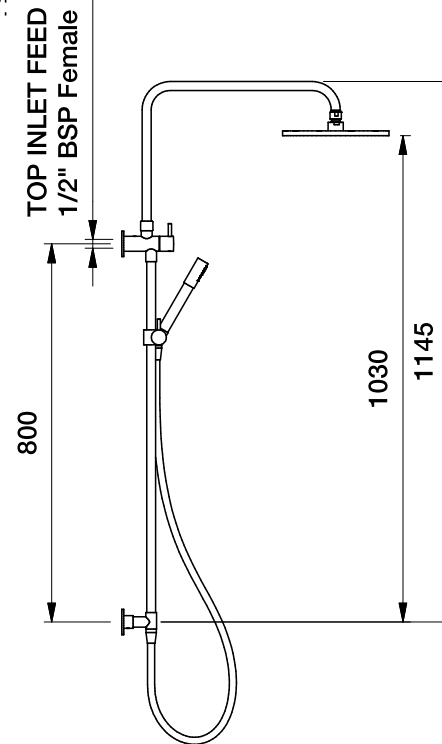

Brodware

CITY PLUS SHOWER SET WITH HANDSHOWER

1.9723.34.0.XX

DIMENSIONS

Front view:

Side view:

Top view:

Note: inlet feed required 1/2 inch BSP male thread in wall - Can be installed as either top or bottom inlet feed

XX suffix indicates finish - see website for colour code

Dimensions subject to change without notice

All dimensions are approximate

Copyright © Brodware 2020

B.