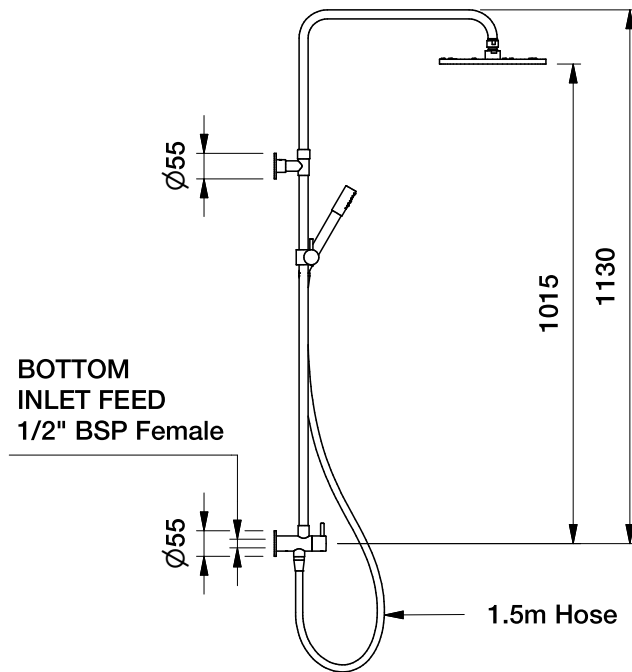

Brodware

CITY PLUS SHOWER SET WITH HANDSHOWER

1.9723.34.0.XX

DIMENSIONS

Front view:

Side view:

Top view:

Note: inlet feed required 1/2 inch BSP male thread in wall - Can be installed as either top or bottom inlet feed

XX suffix indicates finish - see website for colour code

Dimensions subject to change without notice

All dimensions are approximate

Copyright © Brodware 2020

B.