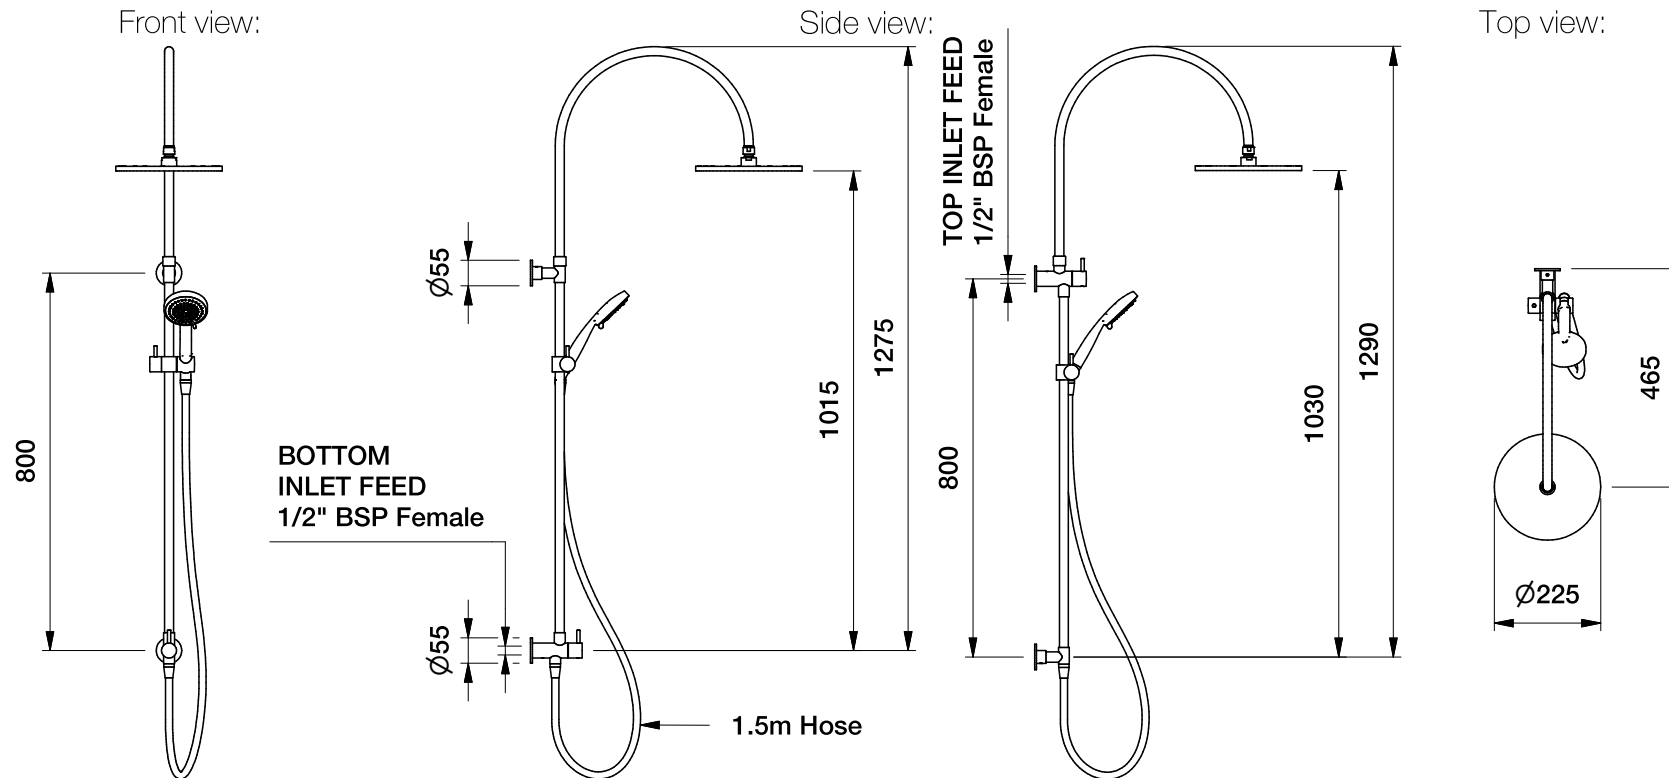

Brodware

CITY PLUS SHOWER SET WITH MULTI-FUNCTION HANDSHOWER

1.9723.26.0.XX

DIMENSIONS

Note: inlet feed required 1/2 inch BSP male thread in wall - Can be installed as either top or bottom inlet feed

XX suffix indicates finish - see website for colour code

Dimensions subject to change without notice

All dimensions are approximate

Copyright © Brodware 2020

B.