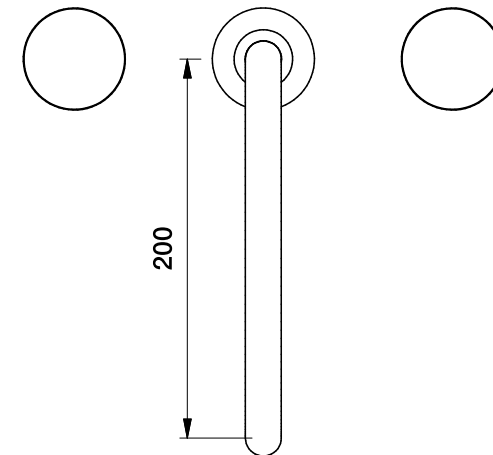

# Brodware

HALO BATH SET WITH KNURLED HANDLES

1.9507.00.7.XX

## DIMENSIONS

Front view:

Side view:

Top view:

XX suffix indicates finish - [see website for colour code](#)

Dimensions subject to change without notice

All dimensions are approximate

Copyright © Brodware 2020