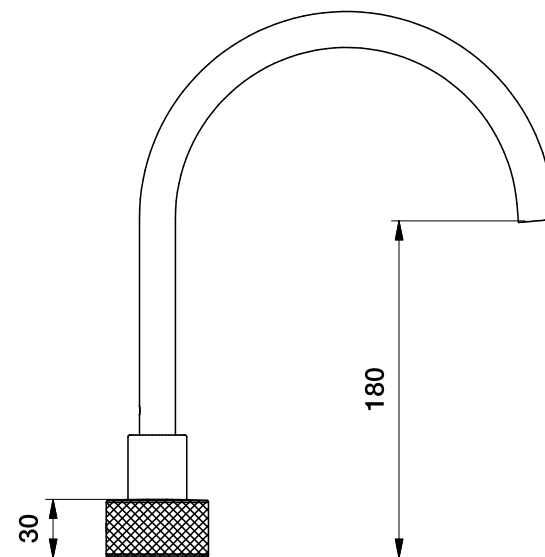

# Brodware

HALO BATH SET WITH KNURLED HANDLES

1.9507.00.7.XX

## DIMENSIONS

Front view:

Side view:

Top view:

XX suffix indicates finish - [see website for colour code](#)

Dimensions subject to change without notice

All dimensions are approximate

Copyright © Brodware 2020