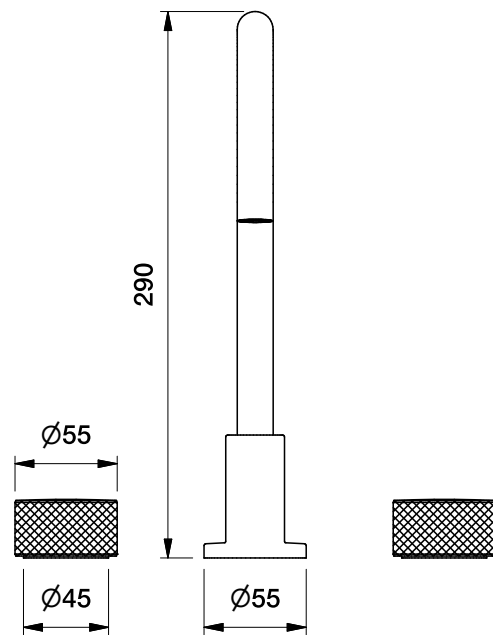

# Brodware

HALO BATH SET WITH KNURLED HANDLES

1.9507.00.7.XX

## DIMENSIONS

Front view:

Side view:

Top view:

XX suffix indicates finish - [see website for colour code](#)

Dimensions subject to change without notice

All dimensions are approximate

Copyright © Brodware 2020