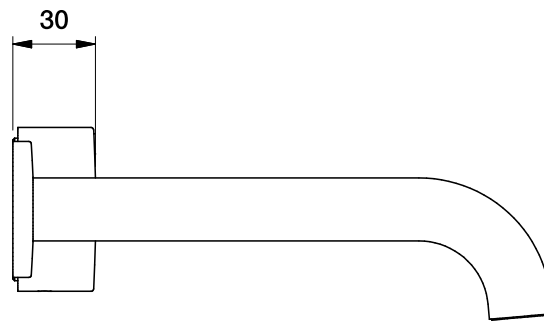

Brodware

HALO WALL SET WITH METAL HANDLE

1.9506.94.2.XX

1.9506.84.2.XX FLow controlled variant

DIMENSIONS

Front view:

Side view:

Top view:

XX suffix indicates finish - **see website for colour code**

Dimensions subject to change without notice

All dimensions are approximate

Copyright © Brodware 2020

B.