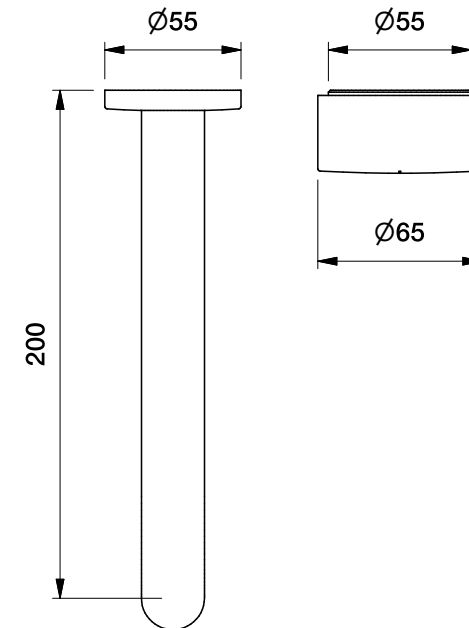

Brodware

HALO WALL SET WITH METAL HANDLE

1.9506.94.2.XX

1.9506.84.2.XX FLow controlled variant

DIMENSIONS

Front view:

Side view:

Top view:

XX suffix indicates finish - **see website for colour code**

Dimensions subject to change without notice

All dimensions are approximate

Copyright © Brodware 2020

B.