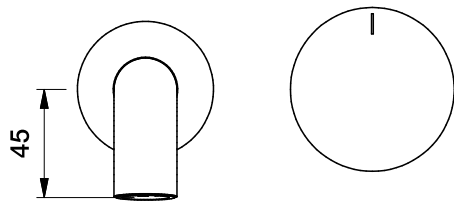

Brodware

HALO WALL SET WITH METAL HANDLE

1.9506.94.2.XX

1.9506.84.2.XX FLow controlled variant

DIMENSIONS

Front view:

Side view:

Top view:

XX suffix indicates finish - **see website for colour code**

Dimensions subject to change without notice

All dimensions are approximate

Copyright © Brodware 2020

B.