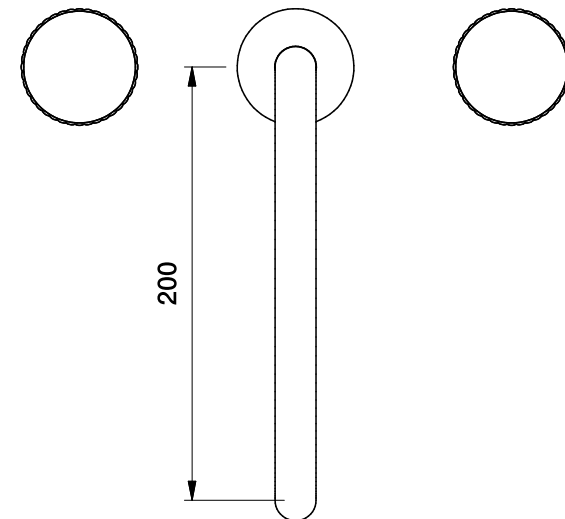

Brodware

HALO KITCHEN SET WITH PLEAT HANDLES

1.9507.09.9.XX

DIMENSIONS

Front view:

Side view:

Top view:

XX suffix indicates finish - **see website for colour code**

Dimensions subject to change without notice

All dimensions are approximate

Copyright © Brodware 2020

B.