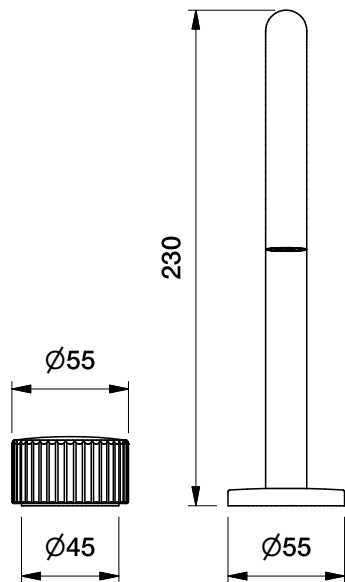

Brodware

HALO KITCHEN SET WITH PLEAT HANDLES

1.9507.09.9.XX

DIMENSIONS

Front view:

Side view:

Top view:

XX suffix indicates finish - **see website for colour code**

Dimensions subject to change without notice

All dimensions are approximate

Copyright © Brodware 2020

B.