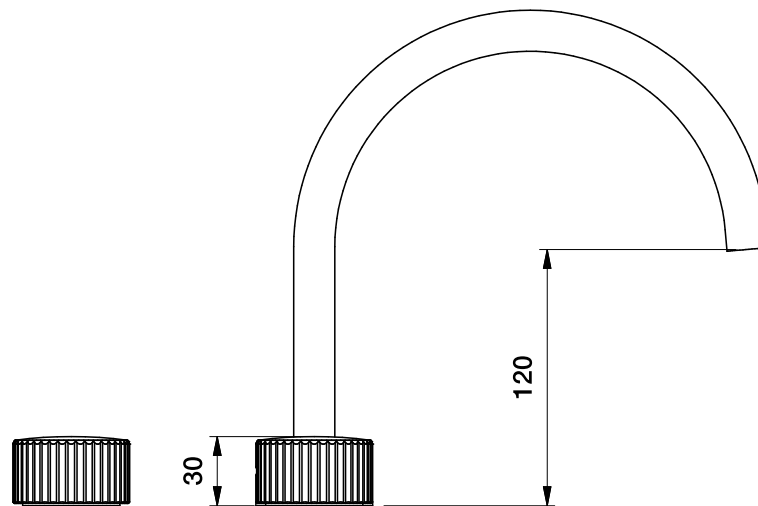

Brodware

HALO KITCHEN SET WITH PLEAT HANDLES

1.9507.09.9.XX

DIMENSIONS

Front view:

Side view:

Top view:

XX suffix indicates finish - **see website for colour code**