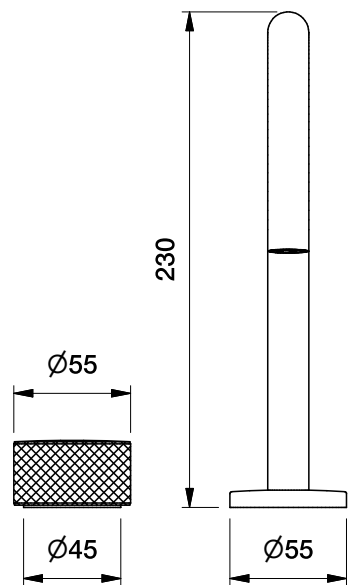

Brodware

HALO KITCHEN SET WITH KNURLED HANDLES

1.9507.09.7.XX

DIMENSIONS

Front view:

Side view:

Top view:

XX suffix indicates finish - **see website for colour code**

Dimensions subject to change without notice

All dimensions are approximate

Copyright © Brodware 2020

B.