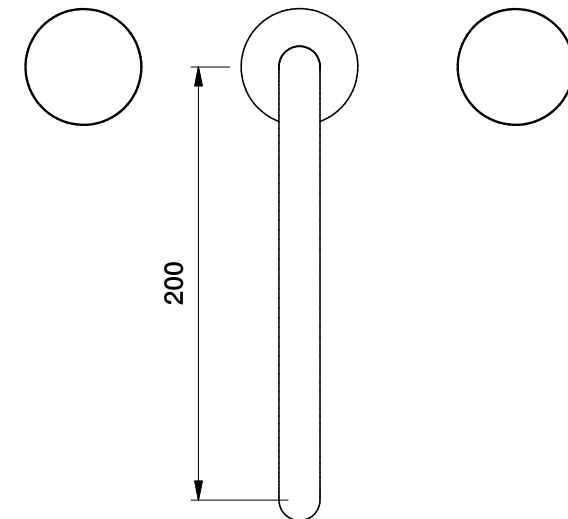

Brodware

HALO KITCHEN SET WITH KNURLED HANDLES

1.9507.09.7.XX

DIMENSIONS

Front view:

Side view:

Top view:

XX suffix indicates finish - **see website for colour code**

Dimensions subject to change without notice

All dimensions are approximate

Copyright © Brodware 2020

B.