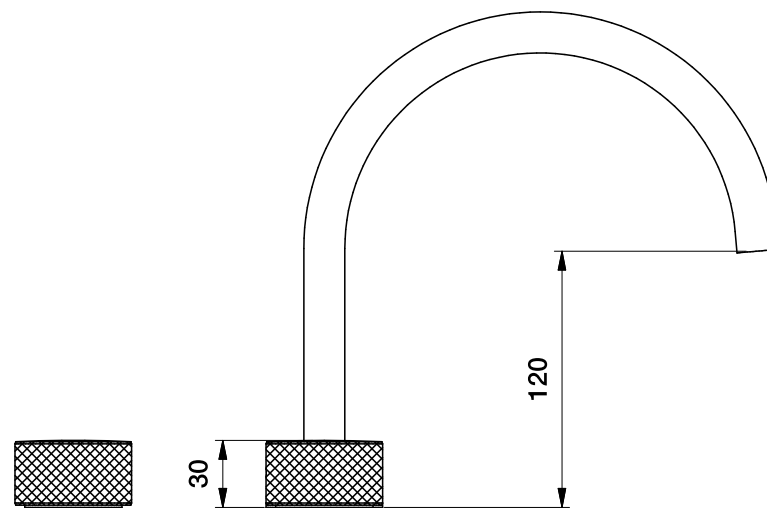

Brodware

HALO KITCHEN SET WITH KNURLED HANDLES

1.9507.09.7.XX

DIMENSIONS

Front view:

Side view:

Top view:

XX suffix indicates finish - **see website for colour code**