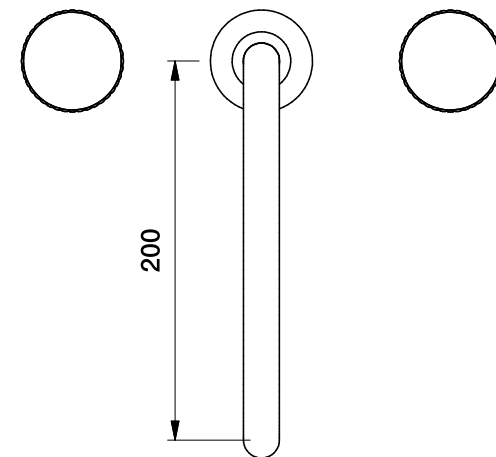

Brodware

HALO BATH SET WITH PLEAT HANDLES

1.9507.00.9.XX

DIMENSIONS

Front view:

Side view:

Top view:

XX suffix indicates finish - [see website for colour code](#)

Dimensions subject to change without notice

All dimensions are approximate

Copyright © Brodware 2020

B.