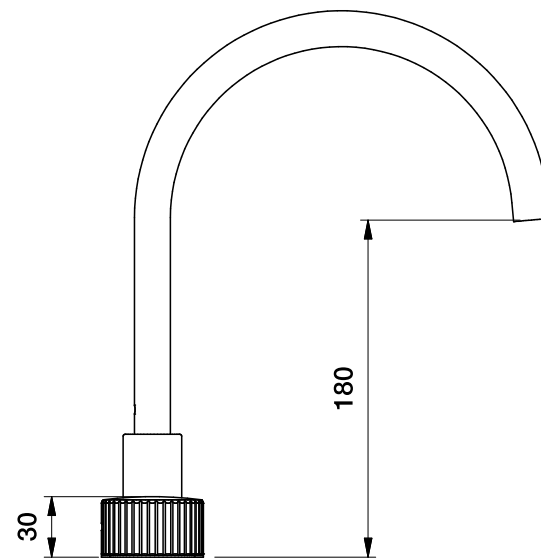

Brodware

HALO BATH SET WITH PLEAT HANDLES

1.9507.00.9.XX

DIMENSIONS

Front view:

Side view:

Top view:

XX suffix indicates finish - [see website for colour code](#)

Dimensions subject to change without notice

All dimensions are approximate

Copyright © Brodware 2020

B.