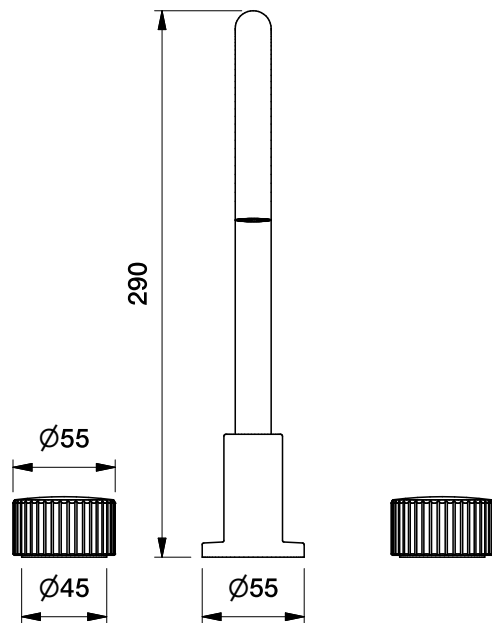

Brodware

HALO BATH SET WITH PLEAT HANDLES

1.9507.00.9.XX

DIMENSIONS

Front view:

Side view:

Top view:

XX suffix indicates finish - [see website for colour code](#)

Dimensions subject to change without notice

All dimensions are approximate

Copyright © Brodware 2020

B.