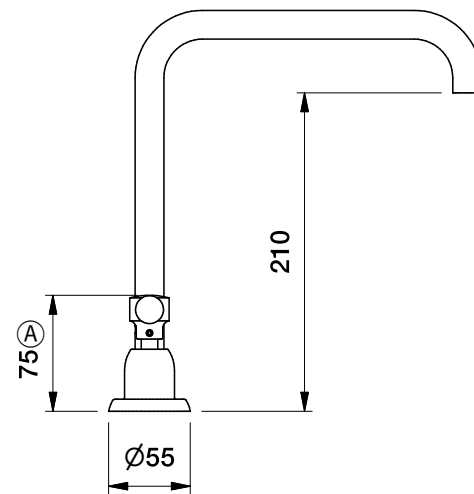

Brodware

MANHATTAN BATH SET

1.9107.80.3.XX

DIMENSIONS

Front view:

Side view:

Top view:

XX suffix indicates finish - **see website for colour code**

Dimensions subject to change without notice

All dimensions are approximate

Copyright © Brodware 2020

B.