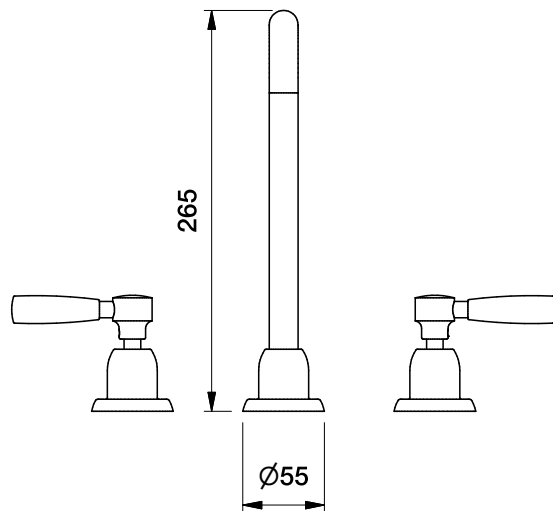

Brodware

MANHATTAN BATH SET

1.9107.80.3.XX

DIMENSIONS

Front view:

Side view:

Top view:

XX suffix indicates finish - **see website for colour code**

Dimensions subject to change without notice

All dimensions are approximate

Copyright © Brodware 2020

B.