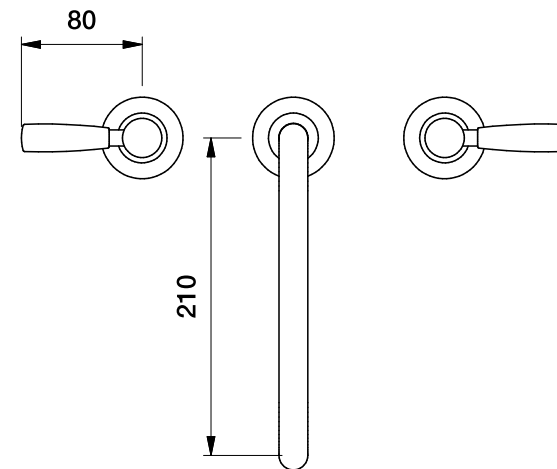

Brodware

MANHATTAN BATH SET

1.9107.80.3.XX

DIMENSIONS

Front view:

Side view:

Top view:

XX suffix indicates finish - **see website for colour code**

Dimensions subject to change without notice

All dimensions are approximate

Copyright © Brodware 2020

B.