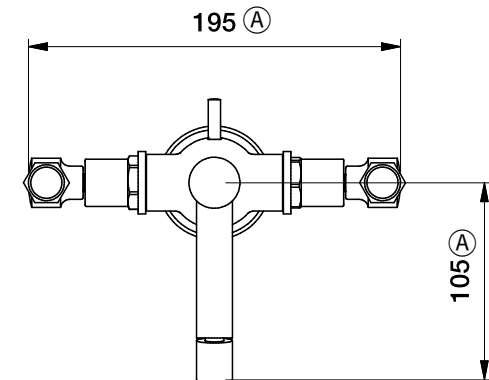

Brodware

CLASSIQUE BIDET MIXER WITH METAL LEVERS

1.8737.00.3.XX

DIMENSIONS

Front view:

Side view:

Top view:

XX suffix indicates finish - **see website for colour code**

Dimensions subject to change without notice

All dimensions are approximate

Copyright © Brodware 2020

B.