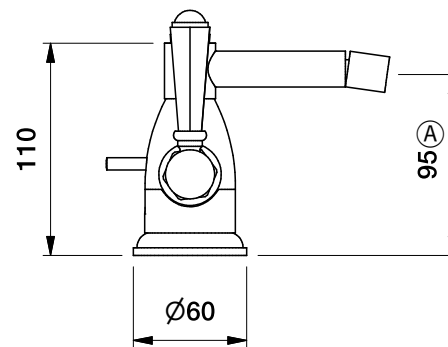

Brodware

CLASSIQUE BIDET MIXER WITH METAL LEVERS

1.8737.00.3.XX

DIMENSIONS

Front view:

Side view:

Top view:

XX suffix indicates finish - **see website for colour code**

Dimensions subject to change without notice

All dimensions are approximate

Copyright © Brodware 2020

B.