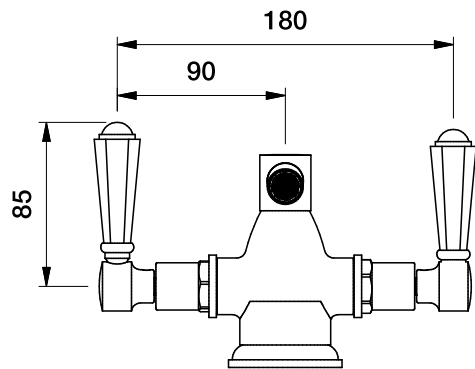

Brodware

CLASSIQUE BIDET MIXER WITH METAL LEVERS

1.8737.00.3.XX

DIMENSIONS

Front view:

Side view:

Top view:

XX suffix indicates finish - **see website for colour code**

Dimensions subject to change without notice

All dimensions are approximate

Copyright © Brodware 2020

B.