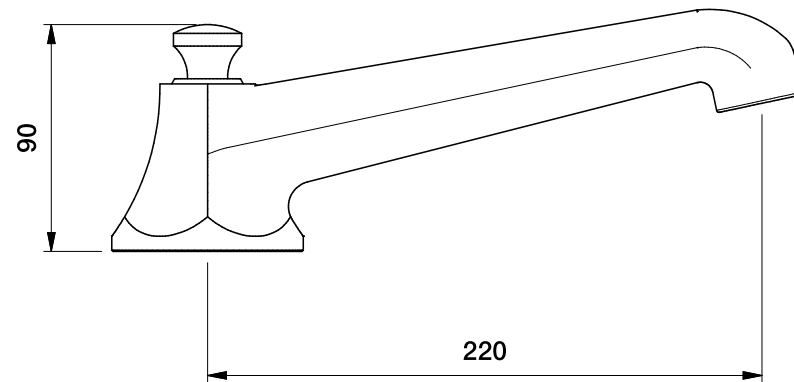

## CLASSIQUE BATH SPOUT

1.8707.30.0.XX

### DIMENSIONS

Front view:

Side view:

Top view:

XX suffix indicates finish - **see website for colour code**

Dimensions subject to change without notice

All dimensions are approximate

Copyright © Brodware 2020