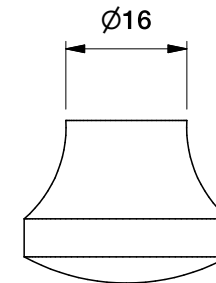

Brodware

CLASSIQUE VANITY KNOB

1.8700.30.5.XX

DIMENSIONS

Front view:

Side view:

Top view:

XX suffix indicates finish - **see website for colour code**

Dimensions subject to change without notice

All dimensions are approximate

Copyright © Brodware 2020

B.