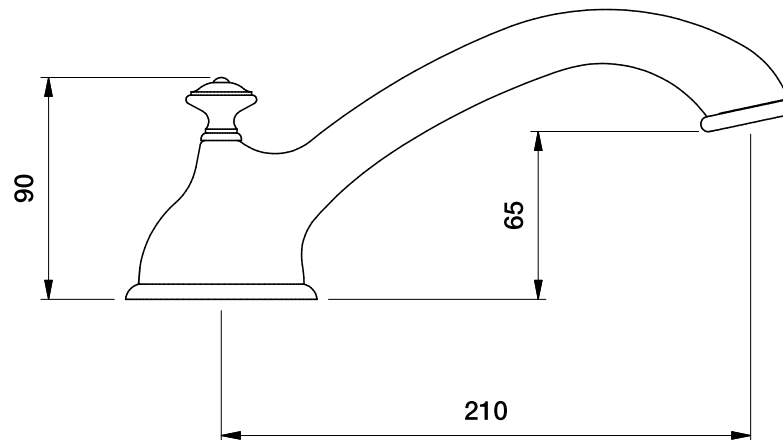

Brodware

PARIS BATH SPOUT

1.8507.30.0.XX

DIMENSIONS

Front view:

Side view:

Top view:

XX suffix indicates finish - **see website for colour code**

Dimensions subject to change without notice

All dimensions are approximate

Copyright © Brodware 2020

B.