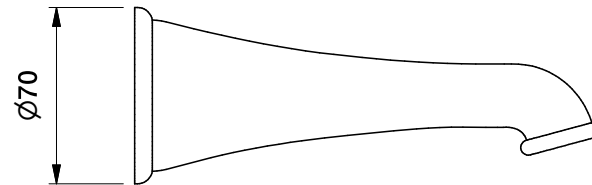

Brodware

PARIS WALL SPOUT

1.8505.30.0.XX

DIMENSIONS

Front view:

Side view:

Top view:

XX suffix indicates finish - **see website for colour code**