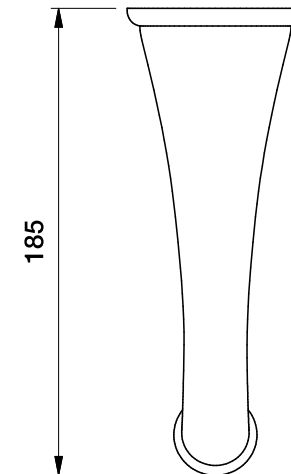

Brodware

PARIS WALL SPOUT

1.8505.30.0.XX

DIMENSIONS

Front view:

Side view:

Top view:

XX suffix indicates finish - **see website for colour code**

Dimensions subject to change without notice

All dimensions are approximate

Copyright © Brodware 2020

B.