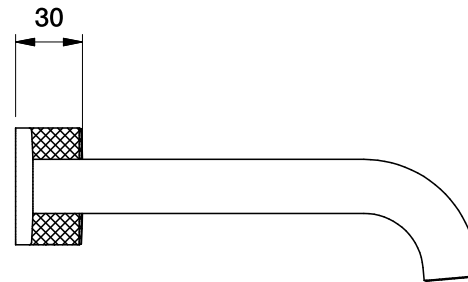

Brodware

HALO WALL SET WITH KNURLED HANDLES

1.9506.08.7.XX

1.9506.58.7.XX Flow controlled variant

DIMENSIONS

Front view:

Side view:

Top view:

XX suffix indicates finish - **see website for colour code**

Dimensions subject to change without notice

All dimensions are approximate

Copyright © Brodware 2020

B.