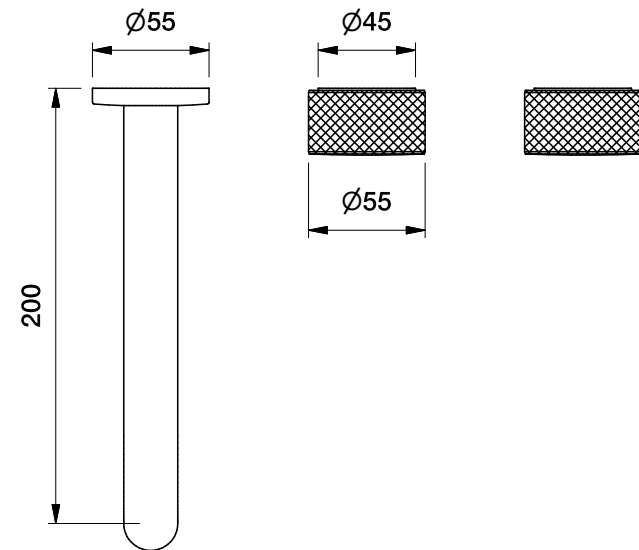

Brodware

HALO WALL SET WITH KNURLED HANDLES

1.9506.08.7.XX

1.9506.58.7.XX Flow controlled variant

DIMENSIONS

Front view:

Side view:

Top view:

XX suffix indicates finish - **see website for colour code**

Dimensions subject to change without notice

All dimensions are approximate

Copyright © Brodware 2020

B.