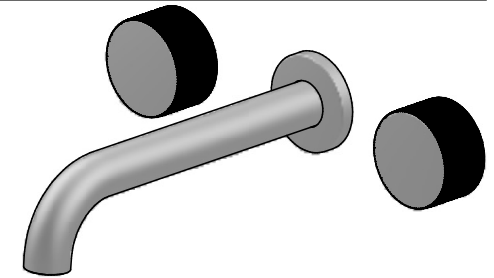

Brodware

HALO WALL SET WITH KNURLED HANDLES

1.9506.00.7.XX

1.9506.50.7.XX Flow controlled variant

DIMENSIONS

Front view:

Side view:

Top view:

XX suffix indicates finish - **see website for colour code**

Dimensions subject to change without notice

All dimensions are approximate

Copyright © Brodware 2020

B.