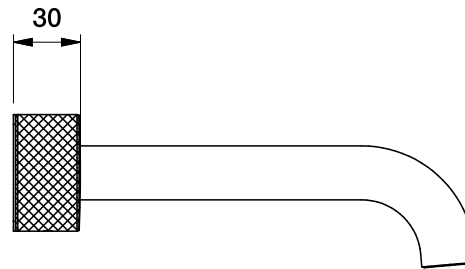

Brodware

HALO WALL SET WITH KNURLED HANDLES

1.9506.00.7.XX

1.9506.50.7.XX Flow controlled variant

DIMENSIONS

Front view:

Side view:

Top view:

XX suffix indicates finish - **see website for colour code**

Dimensions subject to change without notice

All dimensions are approximate

Copyright © Brodware 2020

B.