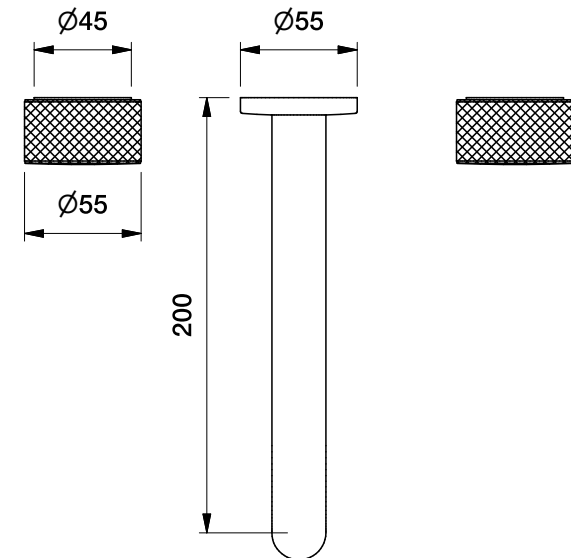

Brodware

HALO WALL SET WITH KNURLED HANDLES

1.9506.00.7.XX

1.9506.50.7.XX Flow controlled variant

DIMENSIONS

Front view:

Side view:

Top view:

XX suffix indicates finish - **see website for colour code**

Dimensions subject to change without notice

All dimensions are approximate

Copyright © Brodware 2020

B.