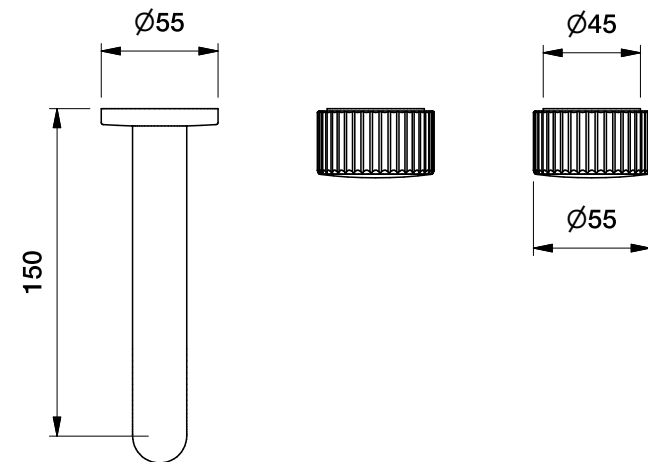

## HALO WALL SET WITH PLEAT HANDLES

1.9505.08.9.XX

1.9505.58.9.XX Flow controlled variant

### DIMENSIONS

Front view:

Side view:

Top view:

XX suffix indicates finish - **see website for colour code**

Dimensions subject to change without notice

All dimensions are approximate

Copyright © Brodware 2020