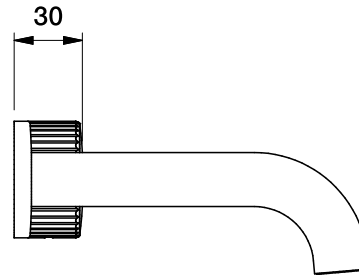

## HALO WALL SET WITH PLEAT HANDLES

1.9505.08.9.XX

1.9505.58.9.XX Flow controlled variant

### DIMENSIONS

Front view:

Side view:

Top view:

XX suffix indicates finish - **see website for colour code**

Dimensions subject to change without notice

All dimensions are approximate

Copyright © Brodware 2020