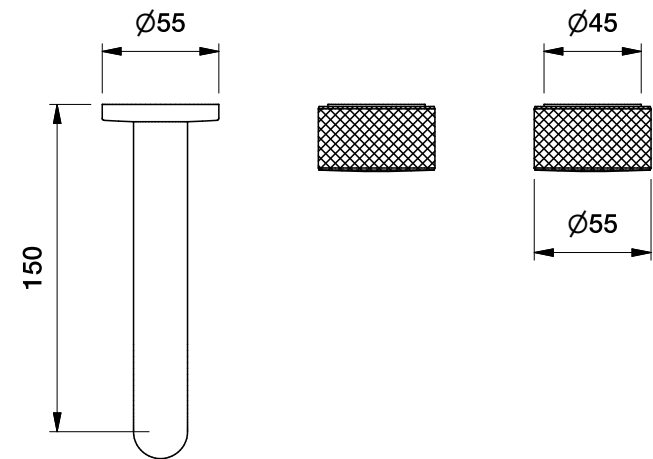

Brodware

HALO WALL SET WITH KNURLED HANDLES

1.9505.08.7.XX

1.9505.58.7.XX Flow controlled variant

DIMENSIONS

Front view:

Side view:

Top view:

XX suffix indicates finish - **see website for colour code**

Dimensions subject to change without notice

All dimensions are approximate

Copyright © Brodware 2020

B.