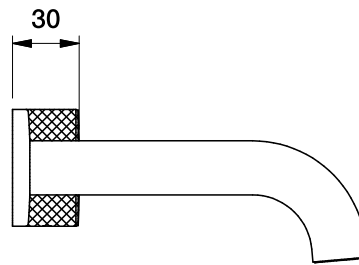

Brodware

HALO WALL SET WITH KNURLED HANDLES

1.9505.08.7.XX

1.9505.58.7.XX Flow controlled variant

DIMENSIONS

Front view:

Side view:

Top view:

XX suffix indicates finish - **see website for colour code**

Dimensions subject to change without notice

All dimensions are approximate

Copyright © Brodware 2020

B.