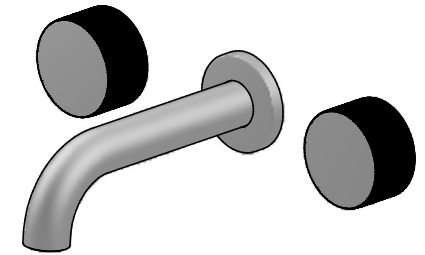

## HALO WALL SET WITH KNURLED HANDLES

1.9505.00.7.XX

1.9505.50.7.XX Flow controlled variant

### DIMENSIONS

Front view:

Side view:

Top view:

XX suffix indicates finish - **see website for colour code**

Dimensions subject to change without notice

All dimensions are approximate

Copyright © Brodware 2020