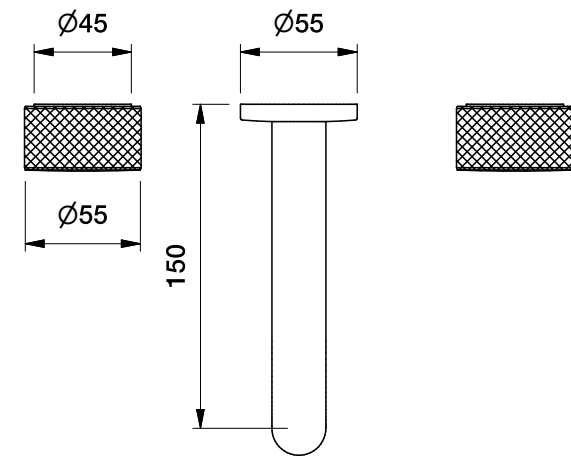

## HALO WALL SET WITH KNURLED HANDLES

1.9505.00.7.XX

1.9505.50.7.XX Flow controlled variant

### DIMENSIONS

Front view:

Side view:

Top view:

XX suffix indicates finish - **see website for colour code**

Dimensions subject to change without notice

All dimensions are approximate

Copyright © Brodware 2020