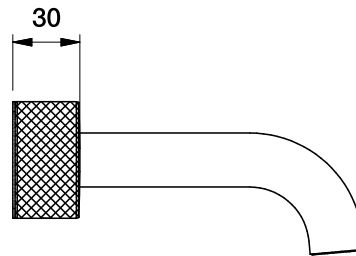

## HALO WALL SET WITH KNURLED HANDLES

1.9505.00.7.XX

1.9505.50.7.XX Flow controlled variant

### DIMENSIONS

Front view:

Side view:

Top view:

XX suffix indicates finish - **see website for colour code**

Dimensions subject to change without notice

All dimensions are approximate

Copyright © Brodware 2020