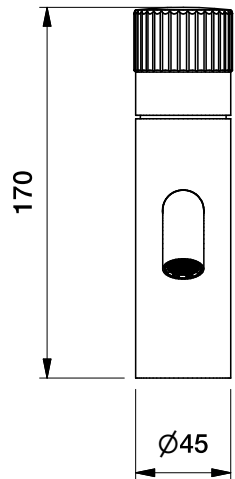

# Brodware

HALO BASIN MIXER WITH PLEAT HANDLE

1.9502.00.9.XX

## DIMENSIONS

Front view:

Side view:

Top view:

XX suffix indicates finish - **see website for colour code**

Dimensions subject to change without notice

All dimensions are approximate

Copyright © Brodware 2020