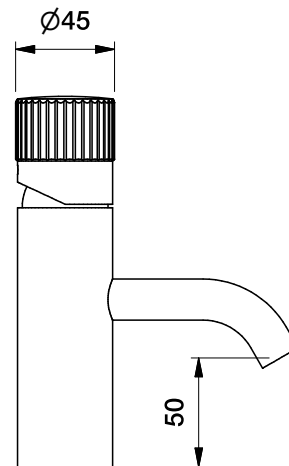

# Brodware

HALO BASIN MIXER WITH PLEAT HANDLE

1.9502.00.9.XX

## DIMENSIONS

Front view:

Side view:

Top view:

XX suffix indicates finish - **see website for colour code**

Dimensions subject to change without notice

All dimensions are approximate

Copyright © Brodware 2020