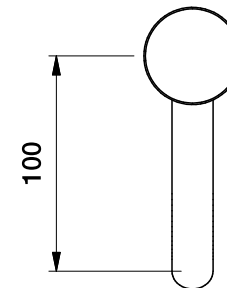

Brodware

HALO BASIN MIXER WITH KNURLED HANDLE

1.9502.00.7.XX

DIMENSIONS

Front view:

Side view:

Top view:

XX suffix indicates finish - **see website for colour code**

Dimensions subject to change without notice

All dimensions are approximate

Copyright © Brodware 2020

B.