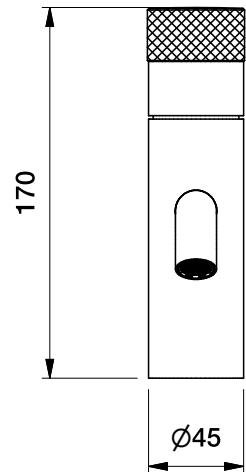

Brodware

HALO BASIN MIXER WITH KNURLED HANDLE

1.9502.00.7.XX

DIMENSIONS

Front view:

Side view:

Top view:

XX suffix indicates finish - **see website for colour code**

Dimensions subject to change without notice

All dimensions are approximate

Copyright © Brodware 2020

B.