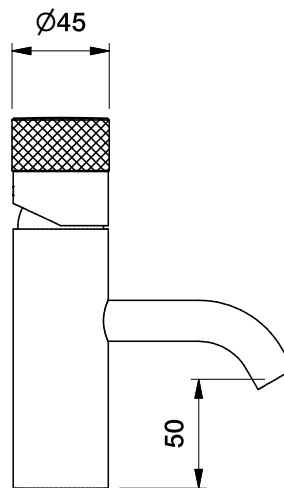

Brodware

HALO BASIN MIXER WITH KNURLED HANDLE

1.9502.00.7.XX

DIMENSIONS

Front view:

Side view:

Top view:

XX suffix indicates finish - **see website for colour code**

Dimensions subject to change without notice

All dimensions are approximate

Copyright © Brodware 2020

B.